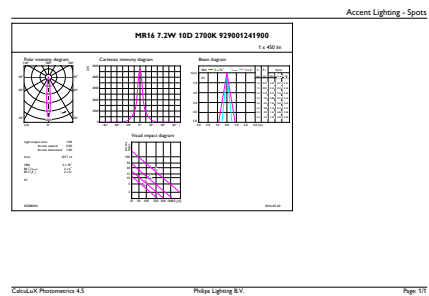

## Dimensional drawing

MR16 12V 7.2-50W 420lm 10D 2700K GU5.3 D

Product	D	C
MASTER LED ExpertColor LED MR16 ExpertColor 7.2-50W 927 10D	51 mm	46 mm

## Photometric data

MAS LED ExpertColor 7.2-50W MR16 GU5.3 927

MAS LED ExpertColor 7.2-50W MR16 GU5.3 927 10D