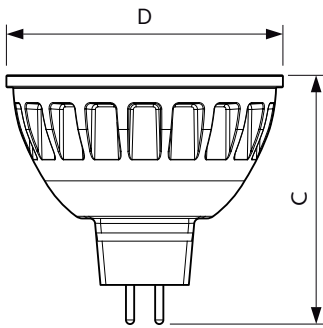

Product data

General Information		Color Rendering Index (Nom)		97
Cap-Base	GU5.3 [GU5.3]	LLMF At End Of Nominal Lifetime (Nom)		70 %
EU RoHS compliant	Yes	Operating and Electrical		
Nominal Lifetime (Nom)	40000 h	Power (Rated) (Nom)	7.2 W	
Switching Cycle	50000X	Lamp Current (Nom)	800 mA	
Technical Type	7.2-50W	Wattage Equivalent	50 W	
Light Technical		Starting Time (Nom)	0.5 s	
Color Code	930 [CCT of 3000K]	Warm Up Time to 60% Light (Nom)	1 s	
Beam Angle (Nom)	10 °	Power Factor (Nom)	0.7	
Luminous Flux (Nom)	480 lm	Voltage (Nom)	12 V	
Luminous Intensity (Nom)	5000 cd	Temperature		
Color Designation	White (WH)	T-Case Maximum (Nom)	92 °C	
Correlated Color Temperature (Nom)	3000 K			
Luminous Efficacy (rated) (Nom)	66.67 lm/W			
Color Consistency	<3			

EAN/UPC - Product	8718696571637
Order code	929001242008
Numerator - Quantity Per Pack	1
Numerator - Packs per outer box	10
Material Nr. (12NC)	929001242008
Net Weight (Piece)	0.034 kg

Dimensional drawing