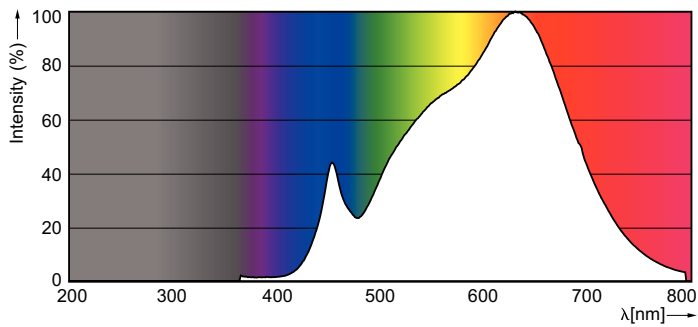

MASTER LEDspot ExpertColor LV

MASTER LED ExpertColor LED MR16 ExpertColor 7.2-50W 930 10D

MASTER LEDspot LV ExpertColor creates a warm and comfortable ambience for hospitality venues, homes and restaurants. It creates such an ambience with superior lighting that has a customized spectrum, high CRI, and deep dimming feature. The result? A beautiful lighting experience. What's more, the innovative, trimless lens design will suit almost any interior decor with its clean and neat look. In addition, you can take advantage of the full ExpertColor family, which also includes LEDspot MV and LEDspot Par lamps.

Product data

General Information		Color Rendering Index (Nom)		97
Cap-Base	GU5.3 [GU5.3]	LLMF At End Of Nominal Lifetime (Nom)		70 %
EU RoHS compliant	Yes	Operating and Electrical		
Nominal Lifetime (Nom)	40000 h	Power (Rated) (Nom)	7.2 W	
Switching Cycle	50000X	Lamp Current (Nom)	800 mA	
Technical Type	7.2-50W	Wattage Equivalent	50 W	
Light Technical		Starting Time (Nom)	0.5 s	
Color Code	930 [CCT of 3000K]	Warm Up Time to 60% Light (Nom)	1 s	
Beam Angle (Nom)	10 °	Power Factor (Nom)	0.7	
Luminous Flux (Nom)	480 lm	Voltage (Nom)	12 V	
Luminous Intensity (Nom)	5000 cd	Temperature		
Color Designation	White (WH)	T-Case Maximum (Nom)	92 °C	
Correlated Color Temperature (Nom)	3000 K			
Luminous Efficacy (rated) (Nom)	66.67 lm/W			
Color Consistency	<3			

MR16 12V 7.2-50W 420lm 10D 3000K GU5.3 D

Product	D	C
MASTER LED ExpertColor LED MR16 ExpertColor 7.2-50W 930 10D	51 mm	46 mm

Photometric data

MAS LED ExpertColor 7.2-50W MR16 GU5.3 930

MAS LED ExpertColor 7.2-50W MR16 GU5.3 930 10D

MASTER LEDspot ExpertColor LV

Photometric data

MAS LED ExpertColor 7.2-50W MR16 GU5.3 930 10D