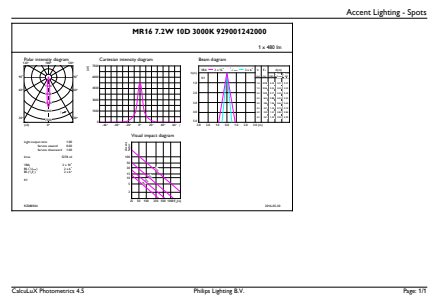

Product data

General Information		Color Rendering Index (Nom)		97
Cap-Base	GU5.3 [GU5.3]	LLMF At End Of Nominal Lifetime (Nom)		70 %
EU RoHS compliant	Yes	Operating and Electrical		
Nominal Lifetime (Nom)	40000 h	Power (Rated) (Nom)	7.2 W	
Switching Cycle	50000X	Lamp Current (Nom)	800 mA	
Technical Type	7.2-50W	Wattage Equivalent	50 W	
Light Technical		Starting Time (Nom)	0.5 s	
Color Code	930 [CCT of 3000K]	Warm Up Time to 60% Light (Nom)	1 s	
Beam Angle (Nom)	10 °	Power Factor (Nom)	0.7	
Luminous Flux (Nom)	480 lm	Voltage (Nom)	12 V	
Luminous Intensity (Nom)	5000 cd	Temperature		
Color Designation	White (WH)	T-Case Maximum (Nom)	92 °C	
Correlated Color Temperature (Nom)	3000 K			
Luminous Efficacy (rated) (Nom)	66.67 lm/W			
Color Consistency	<3			

EAN/UPC - Product	8718696571637
Order code	929001242008
Numerator - Quantity Per Pack	1
Numerator - Packs per outer box	10
Material Nr. (12NC)	929001242008
Net Weight (Piece)	0.034 kg

Dimensional drawing

MR16 12V 7.2-50W 420lm 10D 3000K GU5.3 D

Product	D	C
MASTER LED ExpertColor LED MR16 ExpertColor 7.2-50W 930 10D	51 mm	46 mm

Photometric data

MAS LED ExpertColor 7.2-50W MR16 GU5.3 930

MAS LED ExpertColor 7.2-50W MR16 GU5.3 930 10D

MASTER LEDspot ExpertColor LV

Photometric data

MAS LED ExpertColor 7.2-50W MR16 GU5.3 930 10D