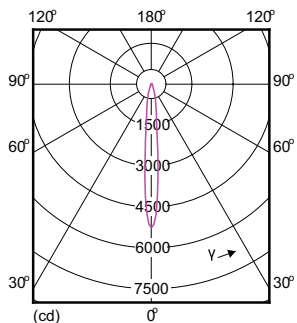

MASTER LEDspot ExpertColor LV

Dữ liệu phân bố ánh sáng

MAS LED ExpertColor 7.2-50W MR16 GU5.3 930 10D