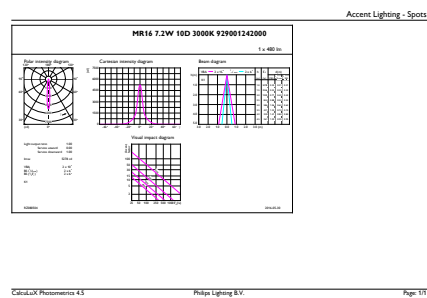

MAS LED ExpertColor 7.2-50W MR16 GU5.3 930 10D