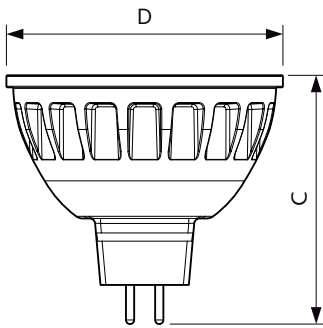

## Dimensional drawing

MR16 12V 7.2-50W 420lm 24D 2700K GU5.3 D

Product	D	C
MASTER LED ExpertColor LED MR16 ExpertColor 7.2-50W 927 24D	51 mm	46 mm