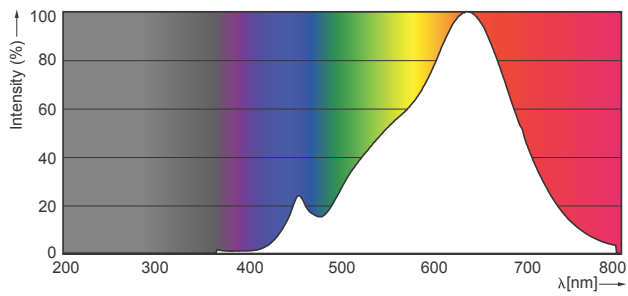

Photometric data

MAS LED ExpertColor 7.2-50W MR16 GU5.3 927 24D