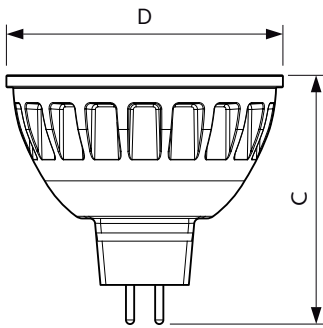

Product data

General Information	
Cap-Base	GU5.3 [GU5.3]
Nominal Lifetime (Nom)	40000 h
Switching Cycle	50000X
Technical Type	7.2-50W
Light Technical	
Color Code	927
Beam Angle (Nom)	24 °
Luminous Flux (Nom)	450 lm
Luminous Flux (Rated) (Nom)	450 lm
Luminous Intensity (Nom)	2200 cd
Color Designation	Warm White (WW)
Rated Beam Angle	24 °
Correlated Color Temperature (Nom)	2700 K
Luminous Efficacy (rated) (Nom)	62.50 lm/W

EAN/UPC - Product	8718696571774
Order code	929001242208
Numerator - Quantity Per Pack	1
Numerator - Packs per outer box	10
Material Nr. (12NC)	929001242208
Net Weight (Piece)	0.034 kg

Dimensional drawing