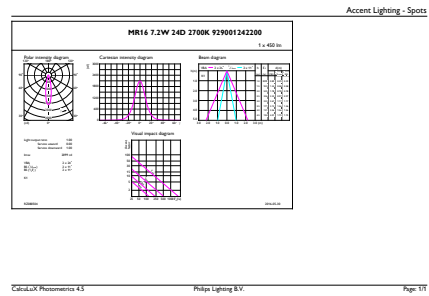

Product data

General Information	
Cap-Base	GU5.3 [GU5.3]
Nominal Lifetime (Nom)	40000 h
Switching Cycle	50000X
Technical Type	7.2-50W
Light Technical	
Color Code	927
Beam Angle (Nom)	24 °
Luminous Flux (Nom)	450 lm
Luminous Flux (Rated) (Nom)	450 lm
Luminous Intensity (Nom)	2200 cd
Color Designation	Warm White (WW)
Rated Beam Angle	24 °
Correlated Color Temperature (Nom)	2700 K
Luminous Efficacy (rated) (Nom)	62.50 lm/W

Color Consistency	<3
Color Rendering Index (Nom)	97
LLMF At End Of Nominal Lifetime (Nom)	70 %
Operating and Electrical	
Power (Rated) (Nom)	7.2 W
Lamp Current (Nom)	800 mA
Wattage Equivalent	50 W
Starting Time (Nom)	0.5 s
Warm Up Time to 60% Light (Nom)	1 s
Power Factor (Nom)	0.7
Voltage (Nom)	12 V
Temperature	
T-Case Maximum (Nom)	92 °C

EAN/UPC - Product	8718696571774
Order code	929001242208
Numerator - Quantity Per Pack	1
Numerator - Packs per outer box	10
Material Nr. (12NC)	929001242208
Net Weight (Piece)	0.034 kg

Dimensional drawing

MR16 12V 7.2-50W 420lm 24D 2700K GU5.3 D

Product	D	C
MASTER LED ExpertColor LED MR16 ExpertColor 7.2-50W 927 24D	51 mm	46 mm

Photometric data

MAS LED ExpertColor 7.2-50W MR16 GU5.3 927 24D