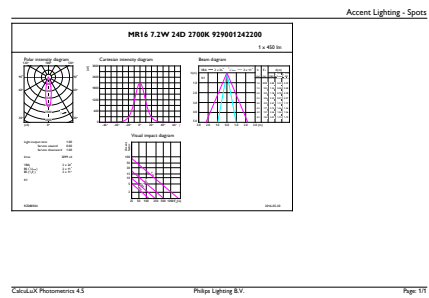

MAS LED ExpertColor 7.2-50W MR16 GU5.3 927 24D