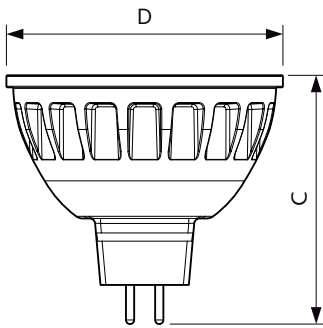

MASTER LEDspot ExpertColor LV

Controls and Dimming

Dimmable	Yes

Approval and Application

Energy Saving Product	Yes
Suitable For Accent Lighting	Yes

Product Data

Full product code	871869657177400
Order product name	MASTER LED ExpertColor LED MR16 ExpertColor 7.2-50W 927 24D

EAN/UPC - Product	8718696571774
Order code	929001242208
Numerator - Quantity Per Pack	1
Numerator - Packs per outer box	10
Material Nr. (12NC)	929001242208
Net Weight (Piece)	0.034 kg

Dimensional drawing

MR16 12V 7.2-50W 420lm 24D 2700K GU5.3 D

Product	D	C
MASTER LED ExpertColor LED MR16 ExpertColor 7.2-50W 927 24D	51 mm	46 mm