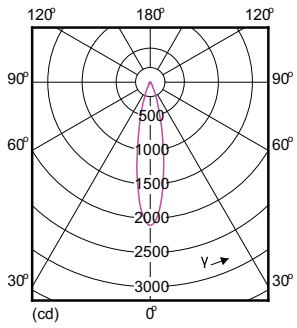

MASTER LEDspot ExpertColor LV

Photometric data

MAS LED ExpertColor 7.2-50W MR16 GU5.3 927 24D