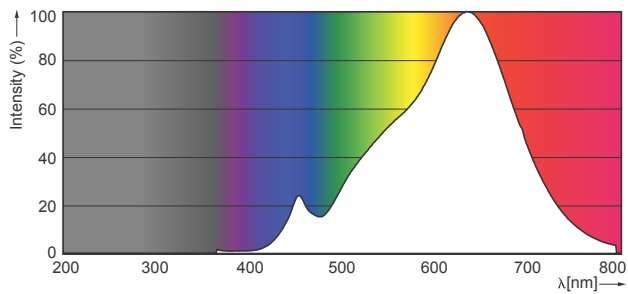

Photometric data

MAS LED ExpertColor 7.2-50W MR16 GU5.3 927