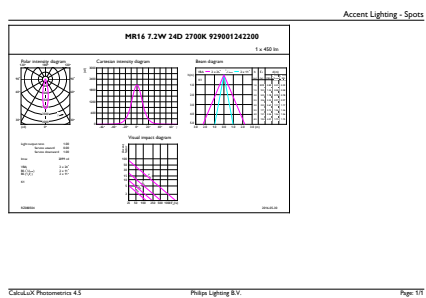

MAS LED ExpertColor 7.2-50W MR16 GU5.3 927 24D