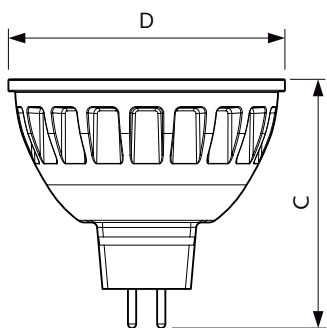

Product data

General Information		Colour consistency	
Cap base	GU5.3 [GU5.3]	Colour consistency	<3
Nominal lifetime (nom.)	40000 h	Colour Rendering Index,horiz (Nom)	97
Switching cycle	50000X	LLMF at end of nominal lifetime (nom.)	70 %
Technical type	7.2-50W	Operating and Electrical	
Light Technical		Power (Rated) (Nom)	7.2 W
Colour Code	927	Lamp current (nom.)	800 mA
Technical Beam Angle (Nom)	24°	Wattage equivalent	50 W
Lamp Luminous Flux 25°C EL (Nom)	450 lm	Starting time (nom.)	0.5 s
Lamp Luminous Flux (Nom)	450 lm	Warm-up time to 60% light (nom.)	1 s
Luminous intensity (nom.)	2200 cd	Power factor (nom.)	0.7
Colour Designation	Warm white (WW)	Voltage (Nom)	12 V
Rated beam angle	24°	Temperature	
Colour Temperature, horizontal (Nom)	2700 K	T-Case maximum (nom.)	92 °C
Lamp Luminous Efficacy EM (Nom)	62.50 lm/W		

EAN/UPC – product	6947939121533
Order code	929001242210
Numerator – quantity per pack	1
Numerator – packs per outer box	10
Material no. (12NC)	929001242210
Net weight (piece)	0.034 kg

Dimensional drawing