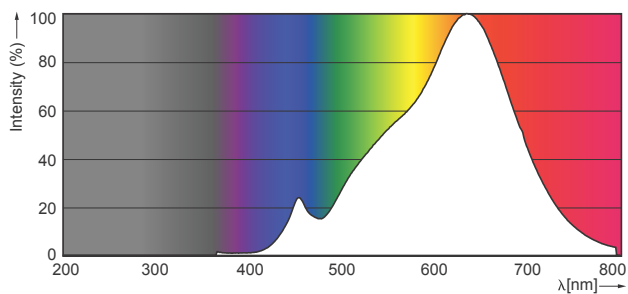

Photometric data

MAS LED ExpertColor 7.2-50W MR16 GU5.3 927