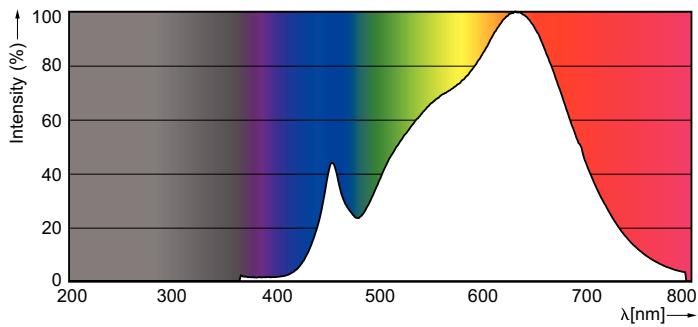

Product data

General Information		Color Rendering Index (Nom)	
Cap-Base	GU5.3 [GU5.3]		97
EU RoHS compliant	Yes	LLMF At End Of Nominal Lifetime (Nom) 70 %	
Nominal Lifetime (Nom)	40000 h	Operating and Electrical	
Switching Cycle	50000X	Power (Rated) (Nom)	7.2 W
Technical Type	7.2-50W	Lamp Current (Nom)	800 mA
		Wattage Equivalent	50 W
		Starting Time (Nom)	0.5 s
		Warm Up Time to 60% Light (Nom)	1 s
		Power Factor (Nom)	0.7
		Voltage (Nom)	12 V
		Temperature	
		T-Case Maximum (Nom)	92 °C
Light Technical			
Color Code	930 [CCT of 3000K]		
Beam Angle (Nom)	24 °		
Luminous Flux (Nom)	480 lm		
Luminous Intensity (Nom)	2400 cd		
Color Designation	White (WH)		
Correlated Color Temperature (Nom)	3000 K		
Luminous Efficacy (rated) (Nom)	66.67 lm/W		
Color Consistency	<3		

MR16 12V 7.2-50W 420lm 24D 3000K GU5.3 D

Product	D	C
MASTER LED ExpertColor LED MR16 ExpertColor 7.2-50W 930 24D	51 mm	46 mm

Photometric data

MAS LED ExpertColor 7.2-50W MR16 GU5.3 930

MAS LED ExpertColor 7.2-50W MR16 GU5.3 930 24D