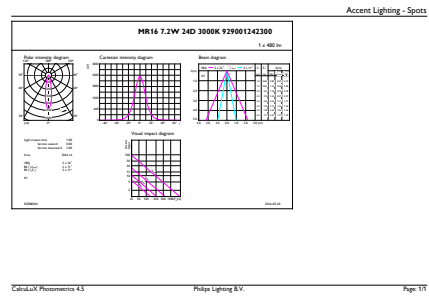

Product data

General Information		Color Rendering Index (Nom)	
Cap-Base	GU5.3 [GU5.3]		97
EU RoHS compliant	Yes	LLMF At End Of Nominal Lifetime (Nom) 70 %	
Nominal Lifetime (Nom)	40000 h	Operating and Electrical	
Switching Cycle	50000X	Power (Rated) (Nom)	7.2 W
Technical Type	7.2-50W	Lamp Current (Nom)	800 mA
		Wattage Equivalent	50 W
		Starting Time (Nom)	0.5 s
		Warm Up Time to 60% Light (Nom)	1 s
		Power Factor (Nom)	0.7
		Voltage (Nom)	12 V
		Temperature	
		T-Case Maximum (Nom)	92 °C
Light Technical			
Color Code	930 [CCT of 3000K]		
Beam Angle (Nom)	24 °		
Luminous Flux (Nom)	480 lm		
Luminous Intensity (Nom)	2400 cd		
Color Designation	White (WH)		
Correlated Color Temperature (Nom)	3000 K		
Luminous Efficacy (rated) (Nom)	66.67 lm/W		
Color Consistency	<3		

EAN/UPC - Product	8718696571798
Order code	929001242308
Numerator - Quantity Per Pack	1
Numerator - Packs per outer box	10
Material Nr. (12NC)	929001242308
Net Weight (Piece)	0.034 kg

Dimensional drawing

MR16 12V 7.2-50W 420lm 24D 3000K GU5.3 D

Product	D	C
MASTER LED ExpertColor LED MR16 ExpertColor 7.2-50W 930 24D	51 mm	46 mm

Photometric data

MAS LED ExpertColor 7.2-50W MR16 GU5.3 930

MAS LED ExpertColor 7.2-50W MR16 GU5.3 930 24D