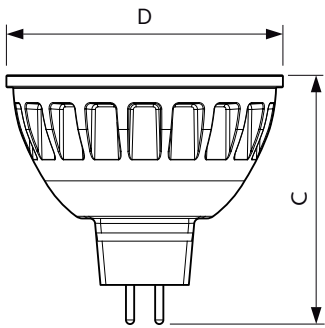

Product data

General Information		Color Rendering Index (Nom)	
Cap-Base	GU5.3 [GU5.3]		97
EU RoHS compliant	Yes	LLMF At End Of Nominal Lifetime (Nom) 70 %	
Nominal Lifetime (Nom)	40000 h	Operating and Electrical	
Switching Cycle	50000X	Power (Rated) (Nom)	7.2 W
Technical Type	7.2-50W	Lamp Current (Nom)	800 mA
		Wattage Equivalent	50 W
		Starting Time (Nom)	0.5 s
		Warm Up Time to 60% Light (Nom)	1 s
		Power Factor (Nom)	0.7
		Voltage (Nom)	12 V
		Temperature	
		T-Case Maximum (Nom)	92 °C
Light Technical			
Color Code	930 [CCT of 3000K]		
Beam Angle (Nom)	24 °		
Luminous Flux (Nom)	480 lm		
Luminous Intensity (Nom)	2400 cd		
Color Designation	White (WH)		
Correlated Color Temperature (Nom)	3000 K		
Luminous Efficacy (rated) (Nom)	66.67 lm/W		
Color Consistency	<3		

EAN/UPC - Product	8718696571798
Order code	929001242308
Numerator - Quantity Per Pack	1
Numerator - Packs per outer box	10
Material Nr. (12NC)	929001242308
Net Weight (Piece)	0.034 kg

Dimensional drawing