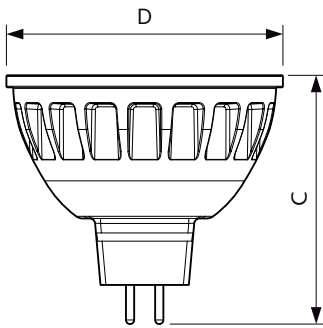

Product data

General Information	
Cap base	GU5.3 [GU5.3]
Nominal lifetime (nom.)	40000 h
Switching cycle	50000X
Technical type	7.2-50W
Light Technical	
Colour Code	930 [CCT of 3,000 K]
Technical Beam Angle (Nom)	24°
Lamp Luminous Flux 25°C EL (Nom)	480 lm
Luminous intensity (nom.)	2400 cd
Colour Designation	White (WH)
Colour Temperature, horizontal (Nom)	3000 K
Lamp Luminous Efficacy EM (Nom)	66.67 lm/W
Colour consistency	<3
Colour Rendering Index,horiz (Nom)	97

EAN/UPC – product	6947939121557
Order code	929001242310
Numerator – quantity per pack	1
Numerator – packs per outer box	10
Material no. (12NC)	929001242310
Net weight (piece)	0.034 kg

Dimensional drawing