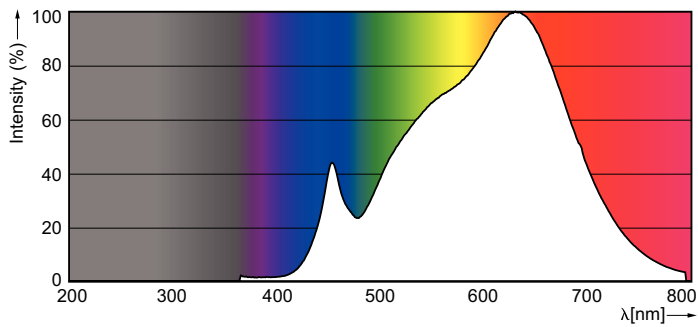

Photometric data

MAS LED ExpertColor 7.2-50W MR16 GU5.3 930