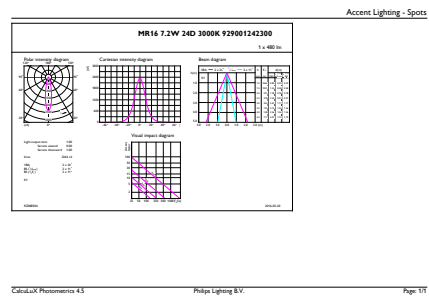

MAS LED ExpertColor 7.2-50W MR16 GU5.3 930 24D