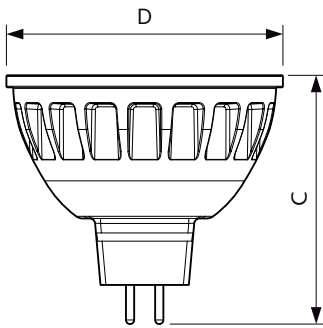

## Dimensional drawing

MR16 12V 7.2-50W 420lm 36D 2700K GU5.3 D

Product	D	C
MASTER LED ExpertColor LED MR16 ExpertColor 7.2-50W 927 36D	51 mm	46 mm