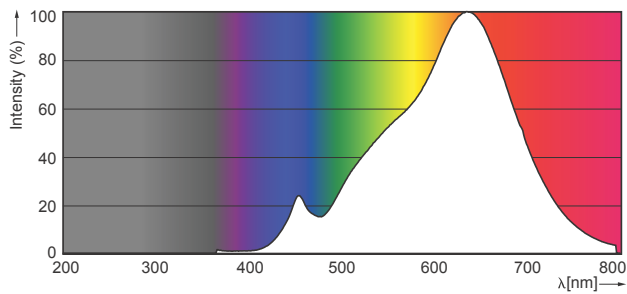

Photometric data

MAS LED ExpertColor 7.2-50W MR16 GU5.3 927