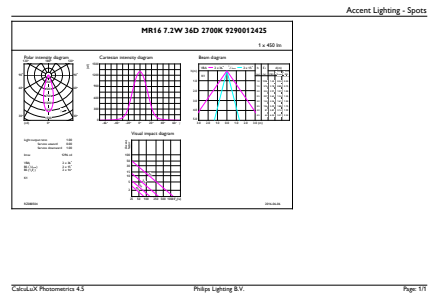

MAS LED ExpertColor 7.2-50W MR16 GU5.3 927 36D