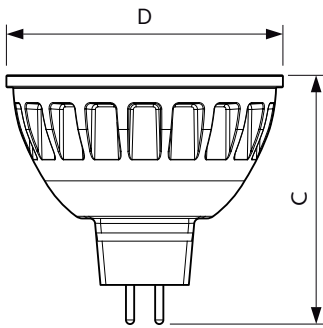

Product data

General Information	
Cap base	GU5.3 [GU5.3]
Nominal lifetime (nom.)	40000 h
Switching cycle	50000X
Technical type	7.2-50W
Light Technical	
Colour Code	927
Technical Beam Angle (Nom)	36 °
Lamp Luminous Flux 25°C EL (Nom)	450 lm
Lamp Luminous Flux (Nom)	450 lm
Luminous intensity (nom.)	1350 cd
Colour Designation	Warm white (WW)
Rated beam angle	36 °
Colour Temperature, horizontal (Nom)	2700 K
Lamp Luminous Efficacy EM (Nom)	62.50 lm/W

EAN/UPC – product	8718696571835
Order code	929001242508
Numerator – quantity per pack	1
Numerator – packs per outer box	10
Material no. (12NC)	929001242508
Net weight (piece)	0.034 kg

Dimensional drawing