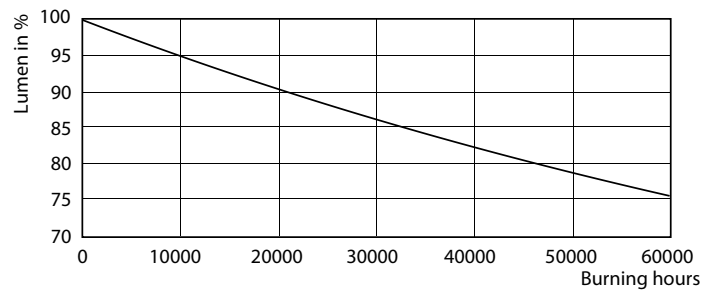

Product data

General Information	
Cap base	GU5.3 [GU5.3]
Nominal lifetime (nom.)	40000 h
Switching cycle	50000X
Technical type	7.2-50W
Light Technical	
Colour Code	927
Technical Beam Angle (Nom)	36 °
Lamp Luminous Flux 25°C EL (Nom)	450 lm
Lamp Luminous Flux (Nom)	450 lm
Luminous intensity (nom.)	1350 cd
Colour Designation	Warm white (WW)
Rated beam angle	36 °
Colour Temperature, horizontal (Nom)	2700 K
Lamp Luminous Efficacy EM (Nom)	62.50 lm/W

MASTER LEDspot ExpertColor LV

Photometric data

MAS LED ExpertColor 7.2-50W MR16 GU5.3 927 36D

Lifetime

Master LEDspot ExpertColor LV 50W EZ10 927 10D

Master LEDspot ExpertColor LV 50W EZ10 927 10D