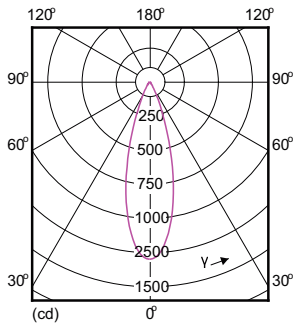

Product data

General Information	
Cap base	GU5.3 [GU5.3]
Nominal lifetime (nom.)	40000 h
Switching cycle	50000X
Technical type	7.2-50W
Light Technical	
Colour Code	927
Technical Beam Angle (Nom)	36 °
Lamp Luminous Flux 25°C EL (Nom)	450 lm
Lamp Luminous Flux (Nom)	450 lm
Luminous intensity (nom.)	1350 cd
Colour Designation	Warm white (WW)
Rated beam angle	36 °
Colour Temperature, horizontal (Nom)	2700 K
Lamp Luminous Efficacy EM (Nom)	62.50 lm/W

MR16 12V 7.2-50W 420lm 36D 2700K GU5.3 D

Product	D	C
MASTER LED ExpertColor LED MR16 ExpertColor 7.2-50W 927 36D	51 mm	46 mm

Photometric data

MAS LED ExpertColor 7.2-50W MR16 GU5.3 927

MAS LED ExpertColor 7.2-50W MR16 GU5.3 927 36D

MASTER LEDspot ExpertColor LV

Photometric data

MAS LED ExpertColor 7.2-50W MR16 GU5.3 927 36D

Lifetime

Master LEDspot ExpertColor LV 50W EZ10 927 10D

Master LEDspot ExpertColor LV 50W EZ10 927 10D