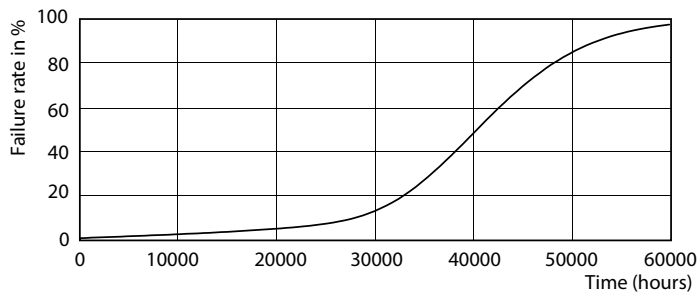

Lifetime

Master LEDspot ExpertColor LV 50W EZ10 927 10D