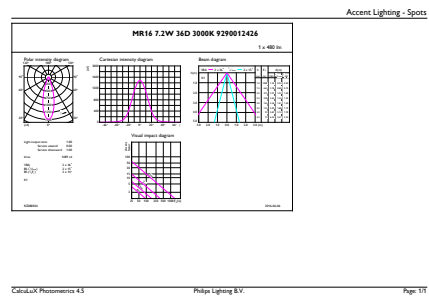

MAS LED ExpertColor 7.2-50W MR16 GU5.3 930 36D