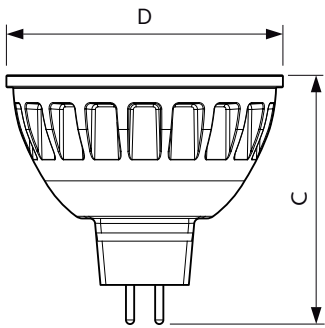

MASTER LEDspot ExpertColor LV

Controls and Dimming

Dimmable	Yes

Approval and Application

Energy Saving Product	Yes
Suitable For Accent Lighting	Yes

Product Data

Full product code	871869657185900
Order product name	MASTER LED ExpertColor LED MR16 ExpertColor 7.2-50W 930 36D

EAN/UPC - Product	8718696571859
Order code	929001242608
Numerator - Quantity Per Pack	1
Numerator - Packs per outer box	10
Material Nr. (12NC)	929001242608
Net Weight (Piece)	0.034 kg

Dimensional drawing

MR16 12V 7.2-50W 420lm 36D 3000K GU5.3 D

Product	D	C
MASTER LED ExpertColor LED MR16 ExpertColor 7.2-50W 930 36D	51 mm	46 mm