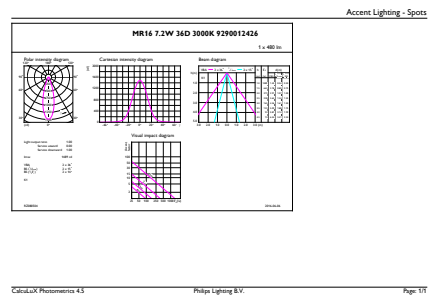

Product data

General Information	
Cap base	GU5.3 [GU5.3]
Nominal lifetime (nom.)	40000 h
Switching cycle	50000X
Technical type	7.2-50W
Light Technical	
Colour Code	930 [CCT of 3,000 K]
Technical Beam Angle (Nom)	36 °
Lamp Luminous Flux 25°C EL (Nom)	480 lm
Luminous intensity (nom.)	1450 cd
Colour Designation	White (WH)
Colour Temperature, horizontal (Nom)	3000 K
Lamp Luminous Efficacy EM (Nom)	66.67 lm/W
Colour consistency	<3
Colour Rendering Index,horiz (Nom)	97

EAN/UPC – product 8718696571859

Order code 929001242608

Numerator – quantity per pack 1

Numerator – packs per outer box 10

Material no. (12NC) 929001242608

Net weight (piece) 0.034 kg

Dimensional drawing

MR16 12V 7.2-50W 420lm 36D 3000K GU5.3 D

Product	D	C
MASTER LED ExpertColor LED MR16 ExpertColor 7.2-50W 930 36D	51 mm	46 mm

Photometric data

MAS LED ExpertColor 7.2-50W MR16 GU5.3 930

MAS LED ExpertColor 7.2-50W MR16 GU5.3 930 36D

MASTER LEDspot ExpertColor LV