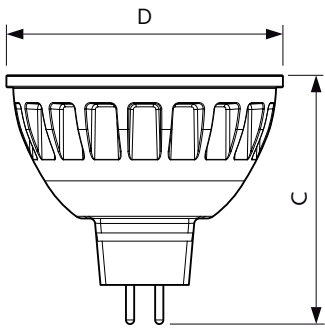

Product data

General Information	
Cap base	GU5.3 [GU5.3]
Nominal lifetime (nom.)	40000 h
Switching cycle	50000X
Technical type	7.2-50W
Light Technical	
Colour Code	930 [CCT of 3,000 K]
Technical Beam Angle (Nom)	36 °
Lamp Luminous Flux 25°C EL (Nom)	480 lm
Luminous intensity (nom.)	1450 cd
Colour Designation	White (WH)
Colour Temperature, horizontal (Nom)	3000 K
Lamp Luminous Efficacy EM (Nom)	66.67 lm/W
Colour consistency	<3
Colour Rendering Index,horiz (Nom)	97

EAN/UPC – product 8718696571859

Order code 929001242608

Numerator – quantity per pack 1

Numerator – packs per outer box 10

Material no. (12NC) 929001242608

Net weight (piece) 0.034 kg

Dimensional drawing

MR16 12V 7.2-50W 420lm 36D 3000K GU5.3 D

Product	D	C
MASTER LED ExpertColor LED MR16 ExpertColor 7.2-50W 930 36D	51 mm	46 mm

Photometric data

MAS LED ExpertColor 7.2-50W MR16 GU5.3 930

MAS LED ExpertColor 7.2-50W MR16 GU5.3 930 36D

MASTER LEDspot ExpertColor LV