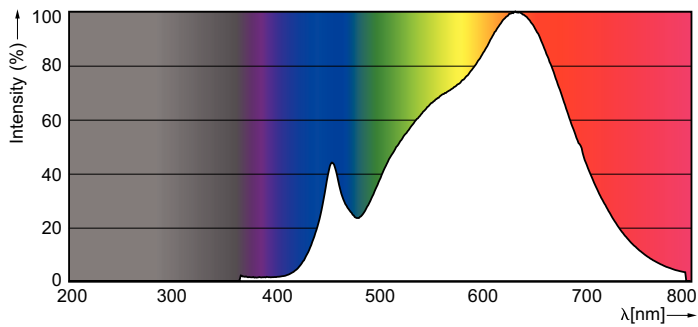

Product data

General Information	
Cap base	GU5.3 [GU5.3]
Nominal lifetime (nom.)	40000 h
Switching cycle	50000X
Technical type	7.2-50W
Light Technical	
Colour Code	930 [CCT of 3,000 K]
Technical Beam Angle (Nom)	36 °
Lamp Luminous Flux 25°C EL (Nom)	480 lm
Luminous intensity (nom.)	1450 cd
Colour Designation	White (WH)
Colour Temperature, horizontal (Nom)	3000 K
Lamp Luminous Efficacy EM (Nom)	66.67 lm/W
Colour consistency	<3
Colour Rendering Index,horiz (Nom)	97

Product	D	C
MASTER LED ExpertColor LED MR16 ExpertColor 7.2-50W 930 36D	51 mm	46 mm

Photometric data

MAS LED ExpertColor 7.2-50W MR16 GU5.3 930

MAS LED ExpertColor 7.2-50W MR16 GU5.3 930 36D

MASTER LEDspot ExpertColor LV