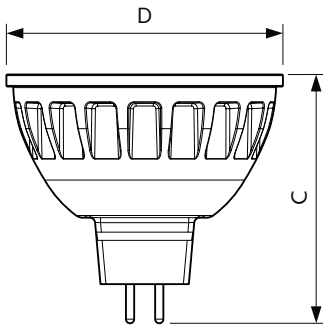

Order code 929001242608

Material Nr. (12NC) 929001242608

Numerator - Quantity Per Pack 1

EAN/UPC - Product/Case 8718696571859

Numerator - Packs per outer box 10

EAN/UPC - Case 8718696571866

Dimensional drawing

Product	D	C
MAS LED MR16 ExpertColor 7.2-50W 930 36D	51 mm	46 mm

Photometric data

CalcXt Photometrics 4.5 Philips Lighting B.V. Page 1/1

Spectral Power Distribution Colour - MAS LED MR16 ExpertColor 7.2-50W 930 36D