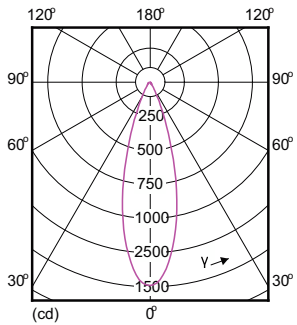

MASTER LEDspot ExpertColor LV

Photometric data

Light Distribution Diagram - MAS LED MR16 ExpertColor 7.2-50W 930 36D