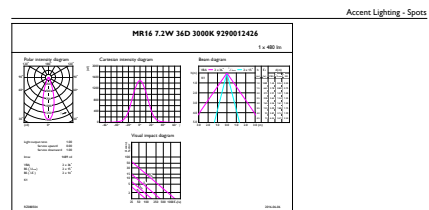

Product data

General Information	
Cap-Base	GU5.3 [GU5.3]
Nominal lifetime	40,000 hour(s)
Switching Cycle	50,000
Lighting Technology	LED
EU RoHS compliant	Yes

Light Technical	
Color Code	930 [CCT of 3000K]
Beam Angle (Nom)	36 degree(s)
Luminous Flux	480 lm
Luminous Intensity (Nom)	1,450 cd
Color Designation	White (WH)
Correlated Color Temperature (Nom)	3000 K
Luminous Efficacy (rated) (Nom)	66.67 lm/W
Color Consistency	<3
Color rendering index (CRI)	97

Product	D	C
MAS LED MR16 ExpertColor 7.2-50W 930 36D	51 mm	46 mm

Photometric data

CalcXt Photometrics 4.5 Philips Lighting B.V. Page 1/1

Spectral Power Distribution Colour - MAS LED MR16 ExpertColor 7.2-50W 930 36D