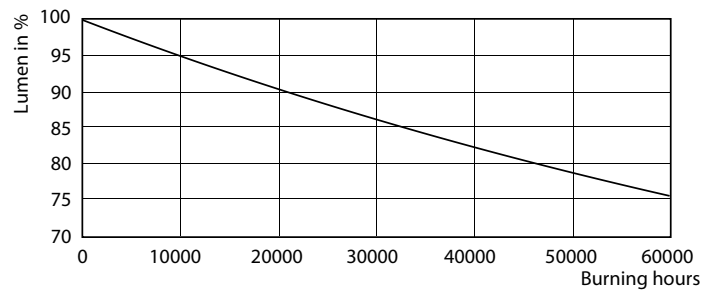

Product data

General Information	
Cap base	GU5.3 [GU5.3]
Nominal lifetime (nom.)	40000 h
Switching cycle	50000X
Technical type	8-50W
Light Technical	
Colour Code	940 [CCT of 4,000 K]
Technical Beam Angle (Nom)	36 °
Lamp Luminous Flux 25°C EL (Nom)	480 lm
Lamp Luminous Flux (Nom)	480 lm
Luminous intensity (nom.)	1450 cd
Colour Designation	Cool White (CW)
Rated beam angle	36 °
Colour Temperature, horizontal (Nom)	4000 K
Lamp Luminous Efficacy EM (Nom)	70.83 lm/W

Photometric data

LEDspots MR16 7W 4000K

Lifetime

Master LEDspot ExpertColor LV 50W EZ10 927 10D

Master LEDspot ExpertColor LV 50W EZ10 927 10D