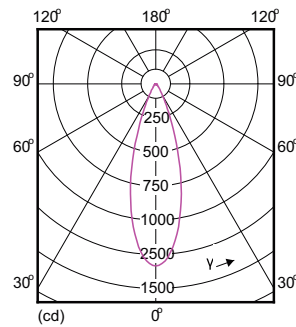

MAS LED ExpertColor 7.2-50W MR16 GU5.3 940 36D