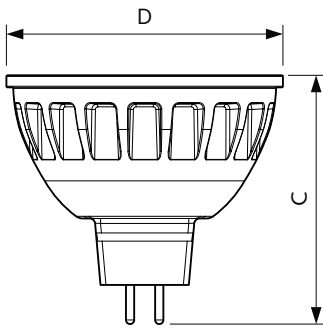

Product data

General Information	
Cap base	GU5.3 [GU5.3]
Nominal lifetime (nom.)	40000 h
Switching cycle	50000X
Technical type	8-50W
Light Technical	
Colour Code	940 [CCT of 4,000 K]
Technical Beam Angle (Nom)	36 °
Lamp Luminous Flux 25°C EL (Nom)	480 lm
Lamp Luminous Flux (Nom)	480 lm
Luminous intensity (nom.)	1450 cd
Colour Designation	Cool White (CW)
Rated beam angle	36 °
Colour Temperature, horizontal (Nom)	4000 K
Lamp Luminous Efficacy EM (Nom)	70.83 lm/W

EAN/UPC – product 8718696740200

Order code 929001242768

Numerator – quantity per pack 1

Numerator – packs per outer box 10

Material no. (12NC) 929001242768

Net weight (piece) 0.034 kg

Dimensional drawing

MR16 12V 7.2-50W 420lm 36D 4000K GU5.3 D