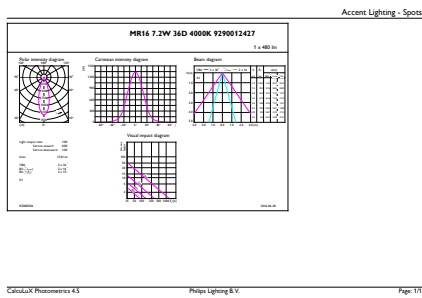

Product data

General Information	
Cap base	GU5.3 [GU5.3]
Nominal lifetime (nom.)	40000 h
Switching cycle	50000X
Technical type	8-50W
Light Technical	
Colour Code	940 [CCT of 4,000 K]
Technical Beam Angle (Nom)	36 °
Lamp Luminous Flux 25°C EL (Nom)	480 lm
Lamp Luminous Flux (Nom)	480 lm
Luminous intensity (nom.)	1450 cd
Colour Designation	Cool White (CW)
Rated beam angle	36 °
Colour Temperature, horizontal (Nom)	4000 K
Lamp Luminous Efficacy EM (Nom)	70.83 lm/W

EAN/UPC – product 8718696740200

Order code 929001242768

Numerator – quantity per pack 1

Numerator – packs per outer box 10

Material no. (12NC) 929001242768

Net weight (piece) 0.034 kg

Dimensional drawing

MR16 12V 7.2-50W 420lm 36D 4000K GU5.3 D

Product	D	C
MASTER LED ExpertColor LED MR16 ExpertColor 8-50W 940 36D	51 mm	46 mm

Photometric data

MAS LED ExpertColor 7.2-50W MR16 GU5.3 940 36D

MAS LED ExpertColor 7.2-50W MR16 GU5.3 940 36D

MASTER LEDspot ExpertColor LV