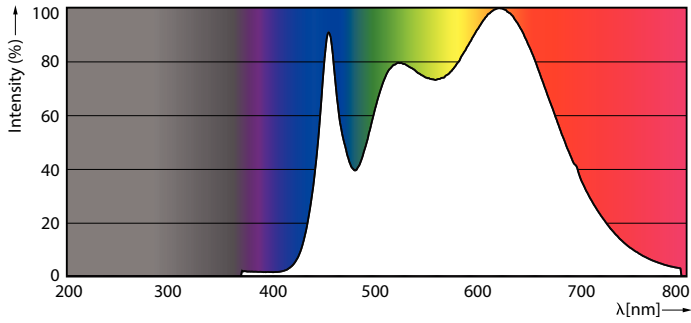

Product data

General Information	
Cap base	GU5.3 [GU5.3]
Nominal lifetime (nom.)	40000 h
Switching cycle	50000X
Technical type	8-50W
Light Technical	
Colour Code	940 [CCT of 4,000 K]
Technical Beam Angle (Nom)	36 °
Lamp Luminous Flux 25°C EL (Nom)	480 lm
Lamp Luminous Flux (Nom)	480 lm
Luminous intensity (nom.)	1450 cd
Colour Designation	Cool White (CW)
Rated beam angle	36 °
Colour Temperature, horizontal (Nom)	4000 K
Lamp Luminous Efficacy EM (Nom)	70.83 lm/W

Product	D	C
MASTER LED ExpertColor LED MR16 ExpertColor 8-50W 940 36D	51 mm	46 mm

Photometric data

MAS LED ExpertColor 7.2-50W MR16 GU5.3 940 36D

MAS LED ExpertColor 7.2-50W MR16 GU5.3 940 36D

MASTER LEDspot ExpertColor LV

Photometric data

LEDspots MR16 7W 4000K

Lifetime

Master LEDspot ExpertColor LV 50W EZ10 927 10D

Master LEDspot ExpertColor LV 50W EZ10 927 10D