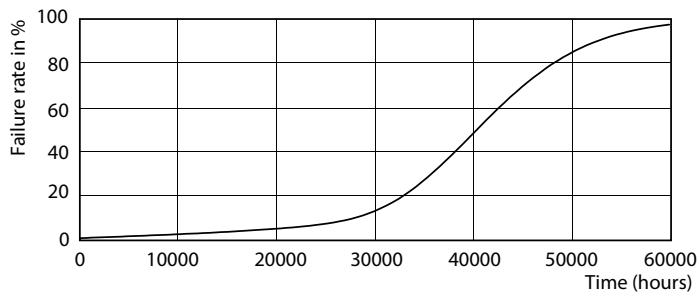

Lifetime

Master LEDspot ExpertColor LV 50W EZ10 927 10D