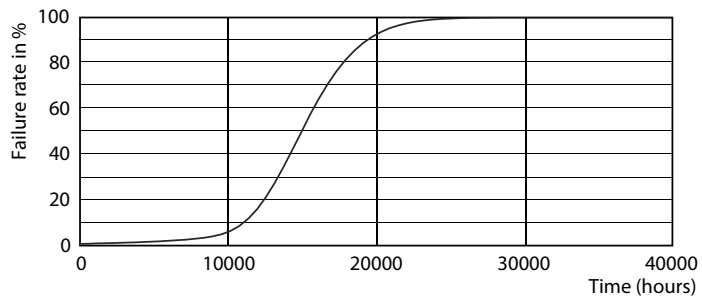

Fotometriai adatok

LED Lamps, LEDClassic 60W A60 E27 2700K 806lm

LED Lamps, LEDClassic 40W A60 E27 2700K 470lm FR

LED Lamps, LEDClassic 40W A60 E27 2700K 470lm FR

Classic LED Lamps

Élettartam

LEDbulb 60W E14 827 FR B38