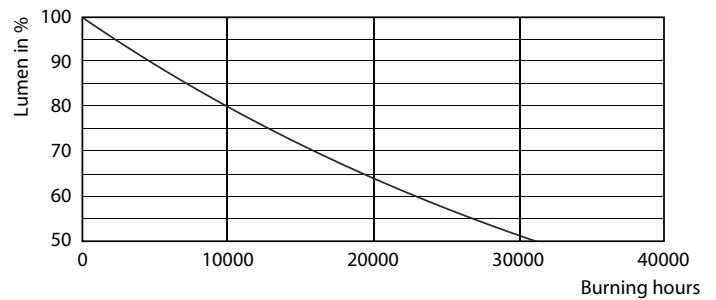

Fotometriai adatok

LED Lamps, LEDClassic 60W A60 E27 2700K 806lm

LED Lamps, LEDClassic 40W A60 E27 2700K 470lm FR

LED Lamps, LEDClassic 40W A60 E27 2700K 470lm FR

Classic LED Lamps

Élettartam

LEDbulb 60W E14 827 FR B38