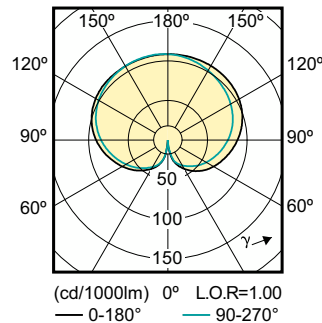

## Måttskiss

Product	D	C
LEDClassic 60W A60 E27 WW ND 2BC/10	60 mm	110 mm

## Fotometriska data

Spectral Power Distribution Colour - LEDClassic 60W A60 E27 WW ND 2BC/10

Light Distribution Diagram - LEDClassic 60W A60 E27 WW ND 2BC/10

General uniform lighting - LEDClassic 60W A60 E27 WW ND 2BC/10