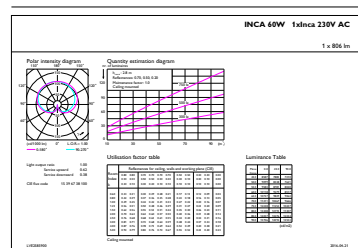

## Fotometriska data

Spectral Power Distribution Colour - LEDClassic 60W A60 E27 WW ND 2BC/10

Light Distribution Diagram - LEDClassic 60W A60 E27 WW ND 2BC/10

General uniform lighting - LEDClassic 60W A60 E27 WW ND 2BC/10