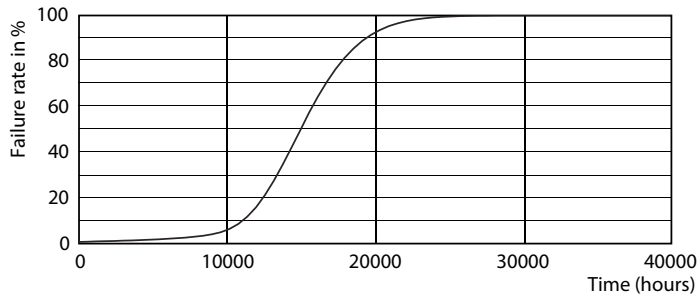

Classic frosted LED Lamps

Livslängd

Life Expectancy Diagram - LEDClassic 60W A60 E27 WW ND 2BC/10

Lumen Maintenance Diagram - LEDClassic 60W A60 E27 WW ND 2BC/10