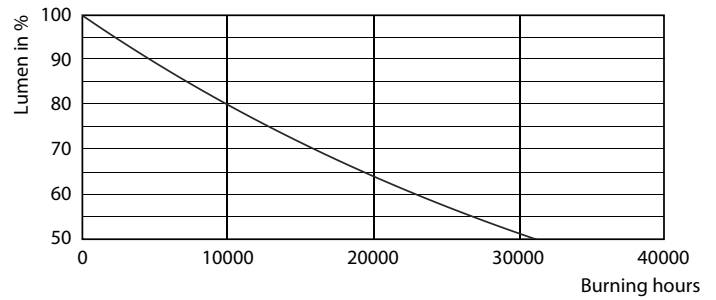

Classic frosted LED Lamps

Livslängd

Life Expectancy Diagram - LEDClassic 60W A60 E27 WW ND 2BC/10

Lumen Maintenance Diagram - LEDClassic 60W A60 E27 WW ND 2BC/10