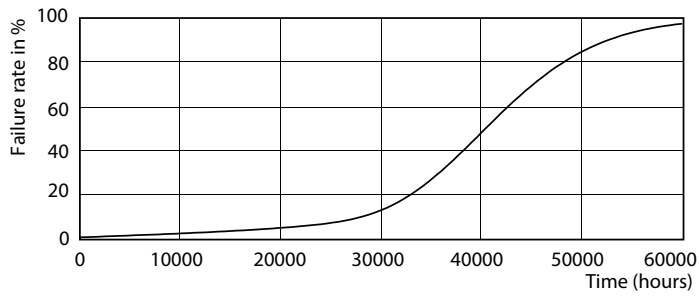

Product	D	C
MAS LEDspotLV D 11-50W 927 AR111 8D	111 mm	62 mm

光度数据

LED Lamps, MAS LEDspotLV D 11-50W AR111 G53 827 8D

LED Lamps, MAS LEDspotLV D 11-50W AR111 G53 827 8D

MASTER LEDspot LV AR111

光度数据

壽命

MASTER LEDspotLV AR111 75W G53 940 40D