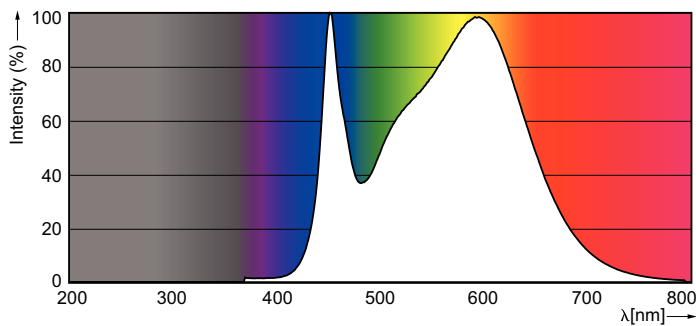

CorePro LEDtube HF 600mm 9W G13 840 800lm T8 G