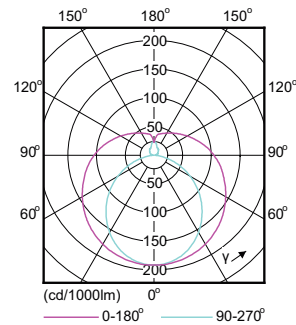

Product data

General Information	
Cap base	G13 [Medium Bi-Pin Fluorescent]
Nominal lifetime (nom.)	30000 h
Switching cycle	50000X
Light Technical	
Colour code	840 [CCT of 4,000 K]
Luminous flux (nom.)	800 lm
Correlated colour temperature (nom.)	4000 K
Luminous efficacy (rated) (nom.)	89.00 lm/W
Colour consistency	<6
Color rendering index (nom.)	83
LLMF at end of nominal lifetime (nom.)	70 %
Operating and Electrical	
Power (Rated) (Nom)	9 W
Lamp current (max.)	400 mA
Lamp current (min.)	200 mA
Starting time (nom.)	0.5 s
Warm-up time to 60% light (nom.)	0.5 s

Numerator – quantity per pack	1
Numerator – packs per outer box	10
Material no. (12NC)	929001249502
Net weight (piece)	0.160 kg

Dimensional drawing

CorePro LEDtube HF 600mm 9W840 T8 G

Product	D1	D2	A1	A2	A3
CorePro LEDtube HF 600mm 9W840 T8 G	27.9 mm	28 mm	589.8 mm	595.7 mm	604 mm

Photometric data

MAS LED ExpertColor 7.2-50W MR16 GU5.3 930 36D

CorePro LEDtube HF 600mm 9W G13 840, 865 800lm T8 G

CorePro LEDtube HF 600mm 9W G13 840 800lm T8 G

CorePro LEDtube InstantFit HF