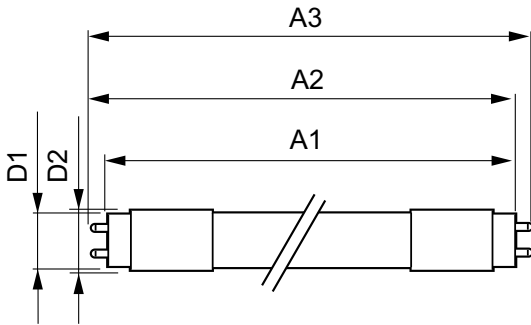

Product data

General Information	
Cap base	G13 [Medium Bi-Pin Fluorescent]
Nominal lifetime (nom.)	30000 h
Switching cycle	50000X
Light Technical	
Colour code	840 [CCT of 4,000 K]
Luminous flux (nom.)	800 lm
Correlated colour temperature (nom.)	4000 K
Luminous efficacy (rated) (nom.)	89.00 lm/W
Colour consistency	<6
Color rendering index (nom.)	83
LLMF at end of nominal lifetime (nom.)	70 %
Operating and Electrical	
Power (Rated) (Nom)	9 W
Lamp current (max.)	400 mA
Lamp current (min.)	200 mA
Starting time (nom.)	0.5 s
Warm-up time to 60% light (nom.)	0.5 s

Voltage (Nom)	30-80 V
Temperature	
T ambient (max.)	45 °C
T ambient (min.)	-20 °C
T storage (max.)	65 °C
T storage (min.)	-40 °C
T-Case maximum (nom.)	60 °C
Controls and Dimming	
Dimmable	No
Mechanical and Housing	
Bulb material	Glass
Product length	600 mm
Approval and Application	
Energy efficiency label (EEL)	A
Energy-saving product	Yes
Approval marks	CE marking RoHS compliance KEMA Keur certificate

Numerator – quantity per pack	1
Numerator – packs per outer box	10
Material no. (12NC)	929001249502
Net weight (piece)	0.160 kg

Dimensional drawing

CorePro LEDtube HF 600mm 9W840 T8 G

Product	D1	D2	A1	A2	A3
CorePro LEDtube HF 600mm 9W840 T8 G	27.9 mm	28 mm	589.8 mm	595.7 mm	604 mm