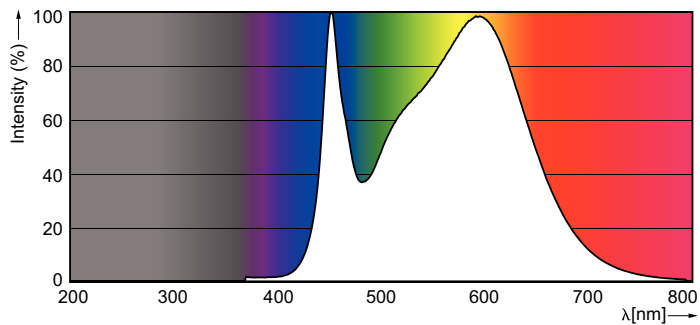

CorePro LEDtube InstantFit HF

Date fotometrice

CorePro LEDtube HF 600mm 9W G13 840 800lm T8 G