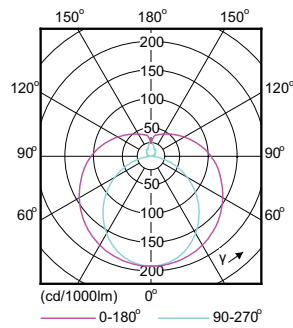

MAS LED ExpertColor 7.2-50W MR16 GU5.3 930 36D

CorePro LEDtube HF 600mm 9W G13 840, 865 800lm T8 G