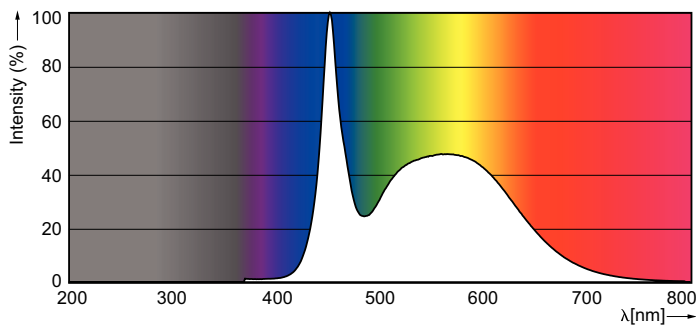

CorePro LEDtube HF 600mm 9W G13 865 800lm T8 G