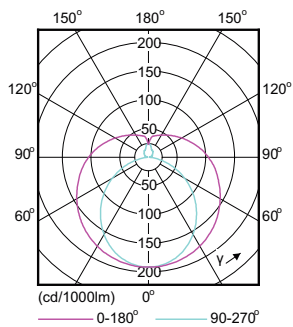

Numerator – quantity per pack	1
Numerator – packs per outer box	10
Material no. (12NC)	929001249602
Net weight (piece)	0.160 kg

Dimensional drawing

CorePro LEDtube HF 600mm 9W865 T8 G

Product	D1	D2	A1	A2	A3
CorePro LEDtube HF 600mm 9W865 T8 G	27.9 mm	28 mm	589.8 mm	595.7 mm	604 mm

Photometric data

CorePro LEDtube HF 600mm 9W G13 840, 865 800lm T8 G

MAS LED ExpertColor 7.2-50W MR16 GU5.3 930 36D

CorePro LEDtube HF 600mm 9W G13 865 800lm T8 G

CorePro LEDtube InstantFit HF