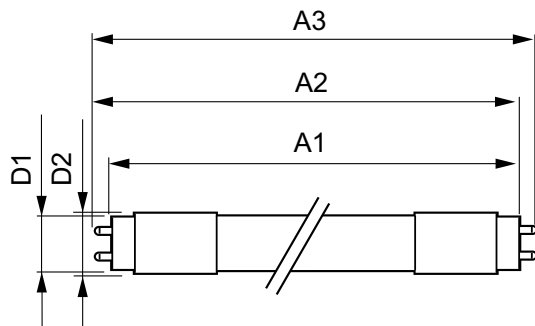

Temperature	
T ambient (max.)	45 °C
T ambient (min.)	-20 °C
T storage (max.)	65 °C
T storage (min.)	-40 °C
T-Case maximum (nom.)	60 °C

Controls and Dimming	
Dimmable	No

Mechanical and Housing	
Bulb material	Glass
Product length	600 mm

Numerator – quantity per pack	1
Numerator – packs per outer box	10
Material no. (12NC)	929001249602
Net weight (piece)	0.160 kg

Dimensional drawing

CorePro LEDtube HF 600mm 9W865 T8 G

Product	D1	D2	A1	A2	A3
CorePro LEDtube HF 600mm 9W865 T8 G	27.9 mm	28 mm	589.8 mm	595.7 mm	604 mm