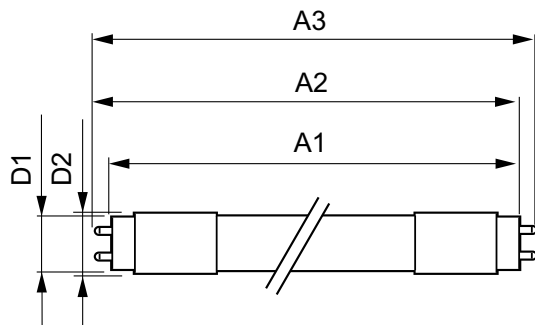

Controls and Dimming	
Dimmable	No

Mechanical and Housing	
Bulb Material	Glass
Product Length	600 mm

Approval and Application	
Energy Efficiency Label (EEL)	A
Energy Saving Product	Yes

## Dimensional drawing

CorePro LEDtube HF 600mm 9W865 T8 G

Product	D1	D2	A1	A2	A3
CorePro LEDtube HF 600mm 9W865 T8 G	27.9 mm	28 mm	589.8 mm	595.7 mm	604 mm