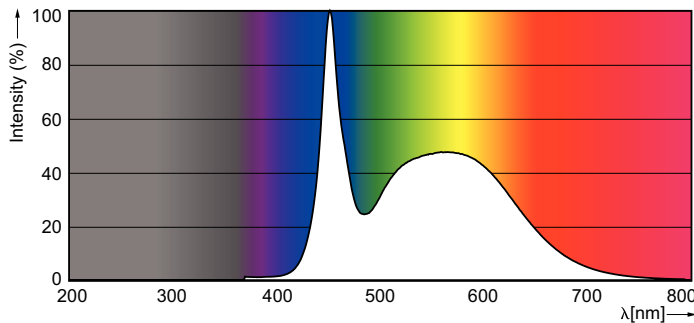

CorePro LEDtube HF 600mm 9W G13 865 800lm T8 G