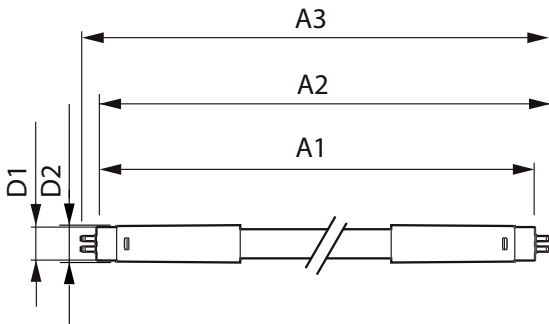

Essential LED tubes T5 Mains

Approval and Application

Energy Efficiency Label (EEL)	A+
Energy Saving Product	Yes
Approval Marks	CE marking RoHS compliance KEMA Keur certificate
Energy Consumption kWh/1000 h	- kWh

Product Data

Full product code	871869666754500

Order product name	CorePro LEDtube 1200mm 16W865 G5 I MX
EAN/UPC - Product	8718696667545
Order code	929001275312
Numerator - Quantity Per Pack	1
Numerator - Packs per outer box	20
Material Nr. (12NC)	929001275312
Net Weight (Piece)	0.162 kg

Dimensional drawing

TLED 100-240V 16-28W 240D 6500K G5 ND

Product	D1	D2	A1	A2	A3
CorePro LEDtube 1200mm 16W865 G5 I MX	15.8 mm	19 mm	1149 mm	1156.1 mm	1163.2 mm