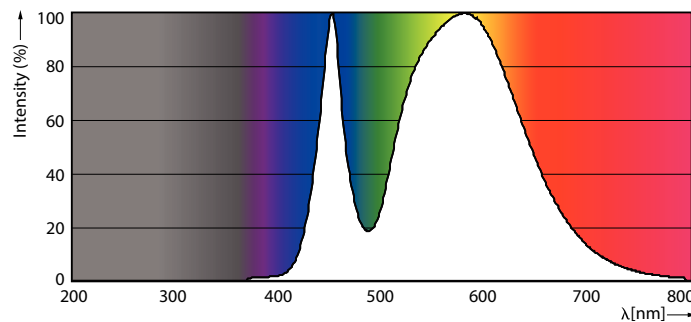

LEDtube Ecofit 16W G13 840 24D ND

LEDtube Ecofit 16W G13 840 24D ND

LEDtube Ecofit 16W G13 840 24D ND