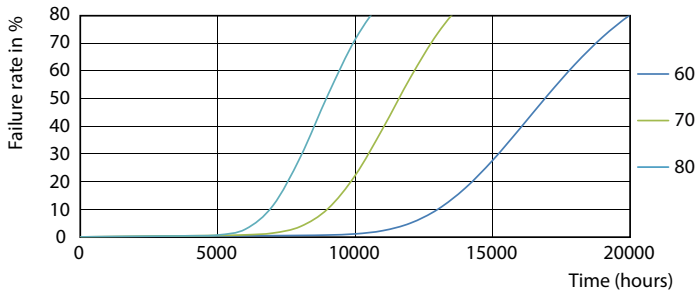

LEDtube Ecofit 16W G13 840 24D ND