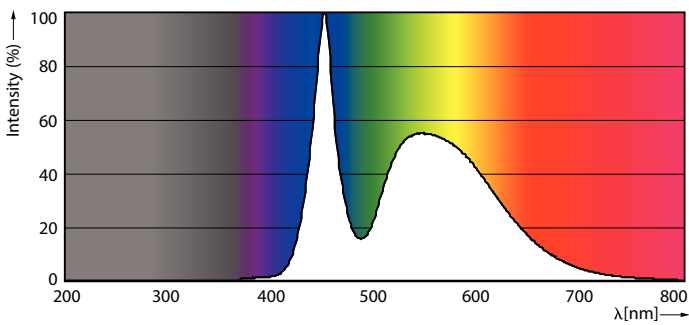

Product data

General Information		Voltage (Nom)	
Cap-Base	G13 [Medium Bi-Pin Fluorescent]	220-240 V	
EU RoHS compliant	Yes	Temperature	
Nominal Lifetime (Nom)	15000 h	T-Ambient (Max)	45 °C
Switching Cycle	50000X	T-Ambient (Min)	-20 °C
Light Technical		T-Storage (Max)	65 °C
Colour Code	865 [CCT of 6500K]	T-Storage (Min)	-40 °C
Beam Angle (Nom)	240 °	T-Case Maximum (Nom)	55 °C
Luminous Flux (Nom)	1600 lm	Controls and Dimming	
Colour Temperature, horizontal (Nom)	6500 K	Dimmable	No
Luminous Efficacy (rated) (Nom)	100.00 lm/W	Mechanical and Housing	
Color Consistency	<6	Product Length	1200 mm
Colour Rendering Index horiz (Nom)	80	Approval and Application	
LLMF At End Of Nominal Lifetime (Nom)	70 %	Energy Efficiency Label	A+
Operating and Electrical		Energy Saving Product	Yes
Input Frequency	50 to 60 Hz	Approval Marks	RoHS compliance CE marking KEMA Keur certificate
Power (Rated) (Nom)	16 W	Energy Consumption kWh/1000 h	16 kWh
Starting Time (Nom)	0.5 s		
Warm Up Time to 60% Light (Nom)	0.5 s		
Power Factor (Nom)	0.5		

Dimensional drawing

A3

Product	D1	D2	A1	A2	A3
Ecofit LEDtube 1200mm 16W 865 T8	25.7 mm	28 mm	1198 mm	1205 mm	1212 mm

TLED Ecofit EU 1200mm 16W 1600lm 6500K

Photometric data

LEDtube Ecofit 16W G13 840 24D ND