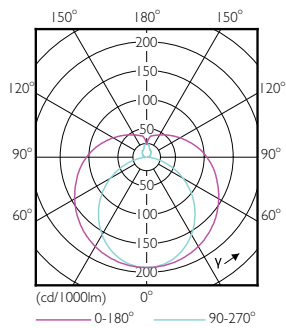

Product data

General Information		Voltage (Nom)	
Cap-Base	G13 [Medium Bi-Pin Fluorescent]	220-240 V	
EU RoHS compliant	Yes	Temperature	
Nominal Lifetime (Nom)	15000 h	T-Ambient (Max)	45 °C
Switching Cycle	50000X	T-Ambient (Min)	-20 °C
Light Technical		T-Storage (Max)	65 °C
Colour Code	865 [CCT of 6500K]	T-Storage (Min)	-40 °C
Beam Angle (Nom)	240 °	T-Case Maximum (Nom)	55 °C
Luminous Flux (Nom)	1600 lm	Controls and Dimming	
Colour Temperature, horizontal (Nom)	6500 K	Dimmable	No
Luminous Efficacy (rated) (Nom)	100.00 lm/W	Mechanical and Housing	
Color Consistency	<6	Product Length	1200 mm
Colour Rendering Index horiz (Nom)	80	Approval and Application	
LLMF At End Of Nominal Lifetime (Nom)	70 %	Energy Efficiency Label	A+
Operating and Electrical		Energy Saving Product	Yes
Input Frequency	50 to 60 Hz	Approval Marks	RoHS compliance CE marking KEMA Keur certificate
Power (Rated) (Nom)	16 W	Energy Consumption kWh/1000 h	16 kWh
Starting Time (Nom)	0.5 s		
Warm Up Time to 60% Light (Nom)	0.5 s		
Power Factor (Nom)	0.5		

Dimensional drawing

A3

Product	D1	D2	A1	A2	A3
Ecofit LEDtube 1200mm 16W 865 T8	25.7 mm	28 mm	1198 mm	1205 mm	1212 mm

TLED Ecofit EU 1200mm 16W 1600lm 6500K

Photometric data

LEDtube Ecofit 16W G13 840 24D ND