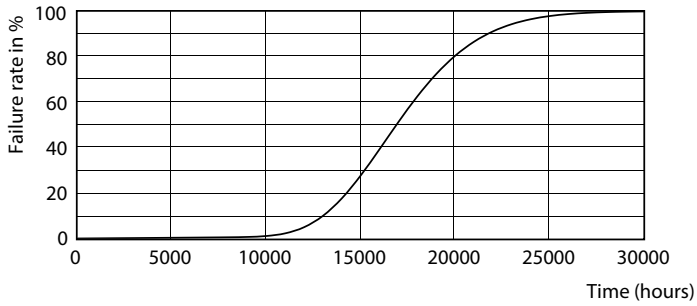

LEDtube Ecofit 16W G13 840 24D ND

LEDtube Ecofit 16W G13 840 24D ND