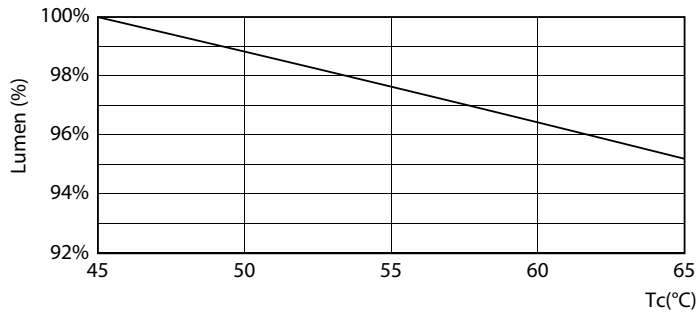

Product data

General Information		Voltage (Nom)	
Cap-Base	G13 [Medium Bi-Pin Fluorescent]	220-240 V	
EU RoHS compliant	Yes	Temperature	
Nominal Lifetime (Nom)	15000 h	T-Ambient (Max)	45 °C
Switching Cycle	50000X	T-Ambient (Min)	-20 °C
Light Technical		T-Storage (Max)	65 °C
Colour Code	840 [CCT of 4000K]	T-Storage (Min)	-40 °C
Beam Angle (Nom)	240 °	T-Case Maximum (Nom)	55 °C
Luminous Flux (Nom)	800 lm	Controls and Dimming	
Colour Temperature, horizontal (Nom)	4000 K	Dimmable	No
Luminous Efficacy (rated) (Nom)	100.00 lm/W	Mechanical and Housing	
Color Consistency	<6	Bulb Material	Glass
Colour Rendering Index horiz (Nom)	80	Product Length	600 mm
LLMF At End Of Nominal Lifetime (Nom)	70 %	Approval and Application	
Operating and Electrical		Energy Efficiency Label	A+
Input Frequency	50 to 60 Hz	Energy Saving Product	Yes
Power (Rated) (Nom)	8 W	Approval Marks	RoHS compliance CE marking KEMA Keur certificate
Starting Time (Nom)	0.5 s		
Warm Up Time to 60% Light (Nom)	0.5 s		
Power Factor (Nom)	0.5		

TLED Ecofit EU 600mm 8W 800lm 4000K

Photometric data

LEDtube Ecofit 16W G13 840 24D ND

LEDtube Ecofit 8W G13 840 24D ND

LEDtube Ecofit 16W G13 840 24D ND

Ecofit Ledtubes T8

Lifetime

LEDtube Ecofit 16W G13 840 24D ND