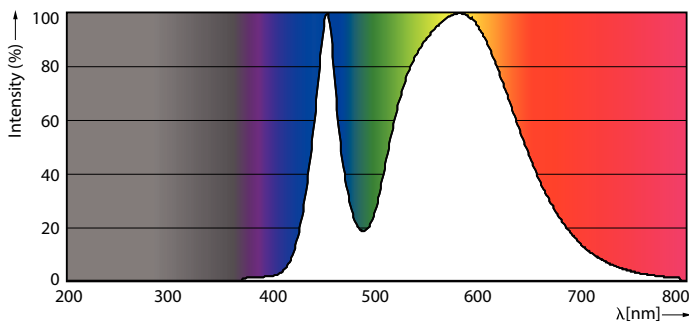

LEDtube Ecofit 16W G13 840 24D ND

LEDtube Ecofit 8W G13 840 24D ND

LEDtube Ecofit 16W G13 840 24D ND