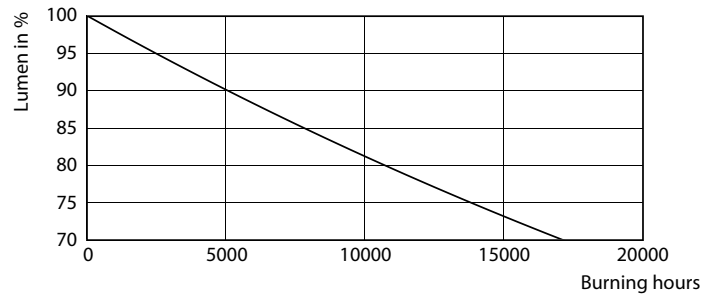

Product data

General Information		Voltage (Nom)	
Cap-Base	G13 [Medium Bi-Pin Fluorescent]	220-240 V	
EU RoHS compliant	Yes	Temperature	
Nominal Lifetime (Nom)	15000 h	T-Ambient (Max)	45 °C
Switching Cycle	50000X	T-Ambient (Min)	-20 °C
Light Technical		T-Storage (Max)	65 °C
Colour Code	840 [CCT of 4000K]	T-Storage (Min)	-40 °C
Beam Angle (Nom)	240 °	T-Case Maximum (Nom)	55 °C
Luminous Flux (Nom)	800 lm	Controls and Dimming	
Colour Temperature, horizontal (Nom)	4000 K	Dimmable	No
Luminous Efficacy (rated) (Nom)	100.00 lm/W	Mechanical and Housing	
Color Consistency	<6	Bulb Material	Glass
Colour Rendering Index horiz (Nom)	80	Product Length	600 mm
LLMF At End Of Nominal Lifetime (Nom)	70 %	Approval and Application	
Operating and Electrical		Energy Efficiency Label	A+
Input Frequency	50 to 60 Hz	Energy Saving Product	Yes
Power (Rated) (Nom)	8 W	Approval Marks	RoHS compliance CE marking KEMA Keur certificate
Starting Time (Nom)	0.5 s		
Warm Up Time to 60% Light (Nom)	0.5 s		
Power Factor (Nom)	0.5		

TLED Ecofit EU 600mm 8W 800lm 4000K

Photometric data

LEDtube Ecofit 16W G13 840 24D ND

LEDtube Ecofit 8W G13 840 24D ND

LEDtube Ecofit 16W G13 840 24D ND

Ecofit Ledtubes T8

Lifetime

LEDtube Ecofit 16W G13 840 24D ND