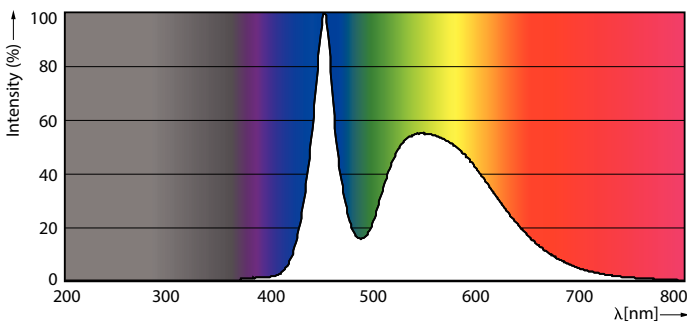

Product data

General Information	
Cap-Base	G13 [Medium Bi-Pin Fluorescent]
EU RoHS compliant	Yes
Nominal Lifetime (Nom)	15000 h
Switching Cycle	50000X
Light Technical	
Colour Code	865 [CCT of 6500K]
Beam Angle (Nom)	240 °
Luminous Flux (Nom)	800 lm
Colour Temperature, horizontal (Nom)	6500 K
Luminous Efficacy (rated) (Nom)	100.00 lm/W
Color Consistency	<6
Colour Rendering Index horiz (Nom)	80
LLMF At End Of Nominal Lifetime (Nom)	70 %
Operating and Electrical	
Input Frequency	50 to 60 Hz
Power (Rated) (Nom)	8 W
Starting Time (Nom)	0.5 s
Warm Up Time to 60% Light (Nom)	0.5 s
Power Factor (Nom)	0.5

Dimensional drawing

A3

Product	D1	D2	A1	A2	A3
Ecofit LEDtube 600mm 8W 865 T8	25.7 mm	28 mm	588.5 mm	595.5 mm	602.5 mm

TLED Ecofit EU 600mm 8W 800lm 6500K

Photometric data

LEDtube Ecofit 16W G13 840 24D ND

LEDtube Ecofit 8W G13 865 24D ND