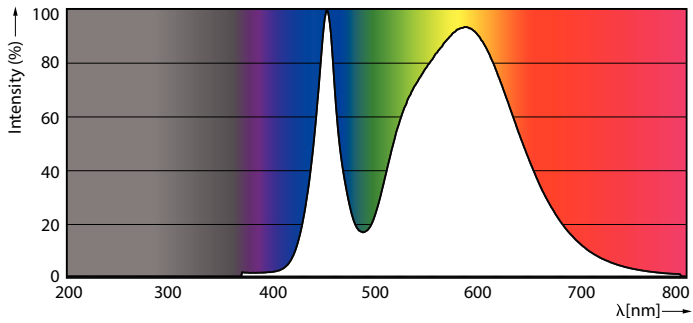

Essential LEDtube

Order code	929001277208
Numerator - Quantity Per Pack	1
Numerator - Packs per outer box	10
Material Nr. (12NC)	929001277208

Net Weight (Piece)	0.215 kg

Dimensional drawing

A3

Product	D1	D2	A1	A2	A3
LEDtube HO 1200mm 20W 740 T8 AP I G	25.7 mm	28 mm	1198 mm	1205 mm	1212 mm

TLED Ecofit APR HO 1200mm 4ft T8 220-240

Photometric data

LEDtube HO 20W G13 740 T8 AP I G

LEDtube HO 20W G13 730 T8 AP I G

LEDtube HO 20W G13 740 T8 AP I G