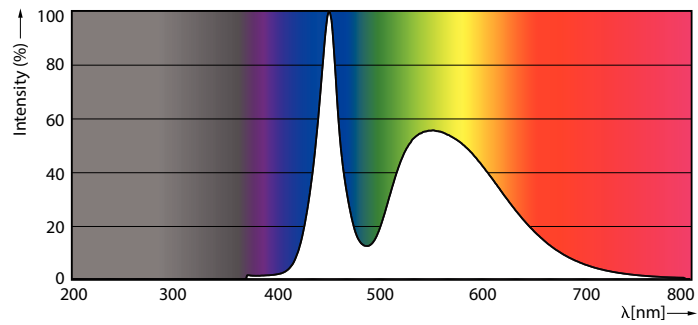

Essential LEDtube

Order code	67436900
Numerator – quantity per pack	1
Numerator – packs per outer box	10
Material no. (12NC)	929001277308

Net weight (piece)	0.215 kg

Dimensional drawing

A3

Product	D1	D2	A1	A2	A3
LEDtube HO 1200mm 20W 765 T8 AP I G	25.7 mm	28 mm	1198 mm	1205 mm	1212 mm

TLED Ecofit APR HO 1200mm 4ft T8 220-240

Photometric data

LEDtube HO 20W G13 765 T8 AP I G

LEDtube HO 20W G13 730 T8 AP I G

LEDtube HO 20W G13 765 T8 AP I G