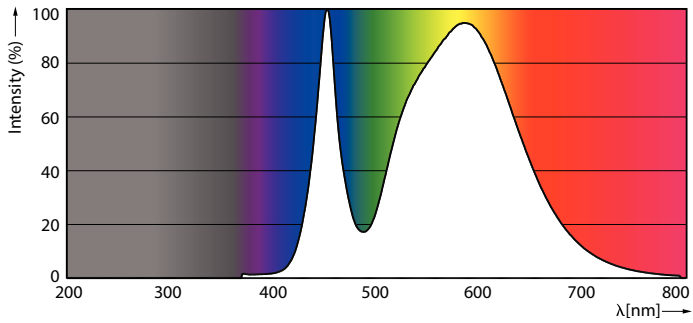

Essential LEDtube

Order code	929001277408
Numerator - Quantity Per Pack	1
Numerator - Packs per outer box	10
Material Nr. (12NC)	929001277408

Net Weight (Piece)	0.120 kg

Dimensional drawing

A3

Product	D1	D2	A1	A2	A3
LEDtube HO 600mm 10W	25.7 mm	28 mm	588.5 mm	595.5 mm	602.5 mm
740 T8 AP I G					

TLED Ecofit APR HO 600mm 2ft T8 220-240V

Photometric data

LEDtube HO 10W G13 740 T8 AP I G

LEDtube HO 20W G13 730 T8 AP I G

LEDtube HO 10W G13 740 T8 AP I G