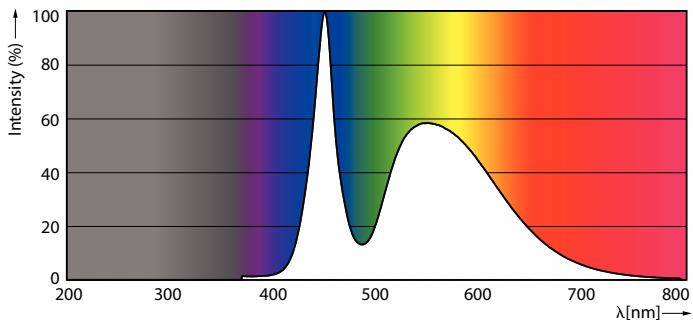

Essential LEDtube

Order code	929001277508
Numerator - Quantity Per Pack	1
Numerator - Packs per outer box	10
Material Nr. (12NC)	929001277508

Net Weight (Piece)	0.120 kg

Dimensional drawing

A3

Product	D1	D2	A1	A2	A3
LEDtube HO 600mm 10W 765 T8 AP I G	25.7 mm	28 mm	588.5 mm	595.5 mm	602.5 mm

TLED Ecofit APR HO 600mm 2ft T8 220-240V

Photometric data

LEDtube HO 10W G13 765 T8 AP I G

LEDtube HO 20W G13 730 T8 AP I G

LEDtube HO 10W G13 765 T8 AP I G