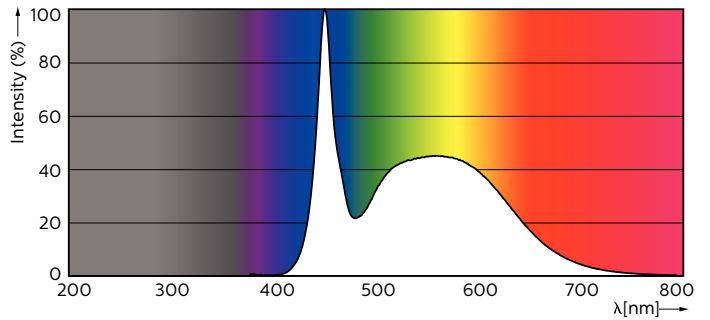

Product data

General Information	
Cap-Base	G24D-3 [G24d-3]
EU RoHS compliant	Yes
Nominal Lifetime (Nom)	30000 h
Switching Cycle	50000X
Light Technical	
Color Code	865 [CCT of 6500K]
Luminous Flux (Nom)	1000 lm
Correlated Color Temperature (Nom)	6500 K
Color Consistency	<6
Color Rendering Index (Nom)	83
LLMF At End Of Nominal Lifetime (Nom)	70 %
Operating and Electrical	
Input Frequency	50 to 60 Hz
Power (Rated) (Nom)	8.5 W
Lamp Current (Max)	43 mA
Lamp Current (Min)	33 mA
Starting Time (Nom)	0.5 s
Warm Up Time to 60% Light (Nom)	0.5 s
Power Factor (Nom)	0.9

Warnings and Safety

Dimensional drawing

PLED APR EM 230V8.5W 1000lm 865 G24D-3

Product	D1	D2	A1	A2	A3
LED PLC 8.5W 865 2P G24d-3	24.3 mm	28.4 mm	128.8 mm	148 mm	170.6 mm

Photometric data

LEDtube PLC 100mm 9W G24D-3 865 1000lm