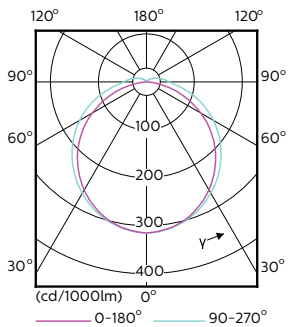

LEDtube PLC 100mm 9W G24D-3 865 1000lm

LEDtube PLC 100mm 9W G24D-3 865 1000lm