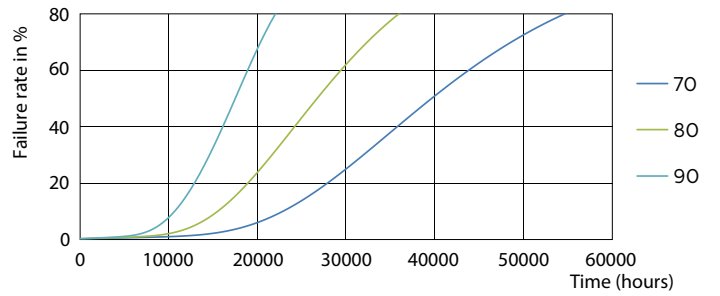

CorePro LED PLC

Lifetime

LEDtube PLC 100mm 9W G24D-3 830 950lm

LEDtube PLC 100mm 9W G24D-3 830 950lm

LEDtube PLC 100mm 9W G24D-3 830 950lm

LEDtube PLC 100mm 9W G24D-3 830 950lm