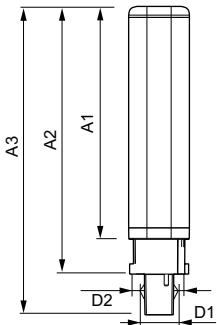

CorePro LED PLC

Product Data

Full product code	871869666995200
Order product name	LED PLC 8.5W 865 2P G24d-3
EAN/UPC - Product	8718696669952
Order code	929001280108
Numerator - Quantity Per Pack	1

Numerator - Packs per outer box	10
Material Nr. (12NC)	929001280108
Net Weight (Piece)	0.090 kg

Warnings and Safety

Dimensional drawing

PLED APR EM 230V8.5W 1000lm 865 G24D-3

Product	D1	D2	A1	A2	A3
LED PLC 8.5W 865 2P G24d-3	24.3 mm	28.4 mm	128.8 mm	148 mm	170.6 mm

Photometric data

LEDtube PLC 100mm 9W G24D-3 865 1000lm