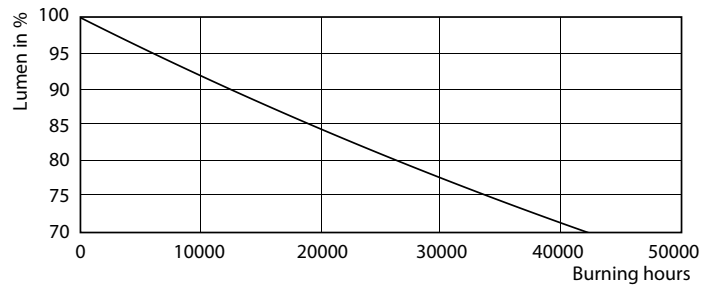

LEDtube PLC 100mm 9W G24D-3 830 950lm

LEDtube PLC 100mm 9W G24D-3 830 950lm

LEDtube PLC 100mm 9W G24D-3 830 950lm

LEDtube PLC 100mm 9W G24D-3 830 950lm