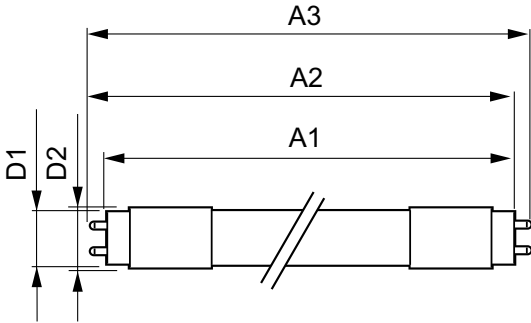

T5

Net Weight (Piece)	0.170 kg
Model Number	9290012838

Dimensional drawing

TLED 120V 24-54W 3600lm 3500K G5

Product	D1	D2	A1	A2	A3
24T5HO/46-835/ IF33/P/DIM 10/1	15.2 mm	17.8 mm	1147.8 mm	1154.9 mm	1162 mm