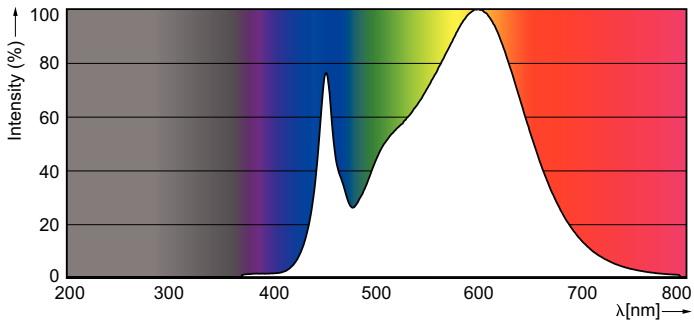

Photometric data

LEDtube 1100mm 24W G5 835 3300lm