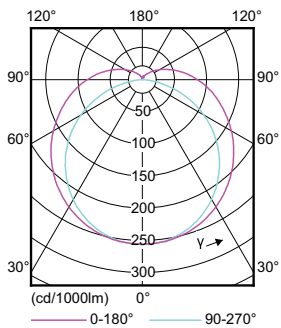

LEDtube 1100mm 24W G5 835 3300lm