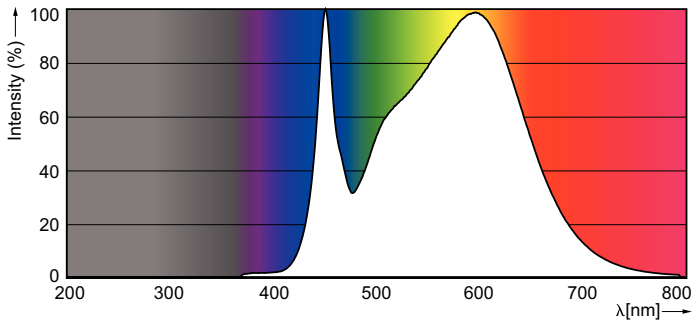

Photometric data

LEDtube 1100mm 24W G5 840 3500lm