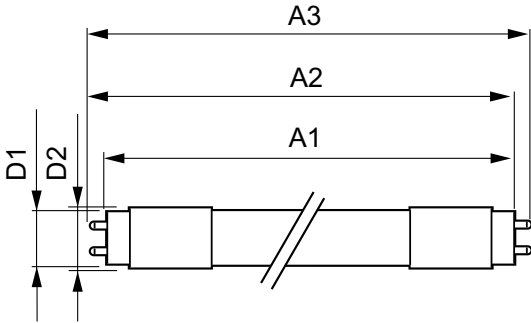

T5

Net Weight (Piece)	0.170 kg
Model Number	9290012839

Dimensional drawing

TLED 120V 24-54W 3600lm 4000K G5

Product	D1	D2	A1	A2	A3
24T5HO/46-840/	15.2 mm	17.8 mm	1147.8 mm	1154.9 mm	1162 mm
IF35/P/DIM 10/1