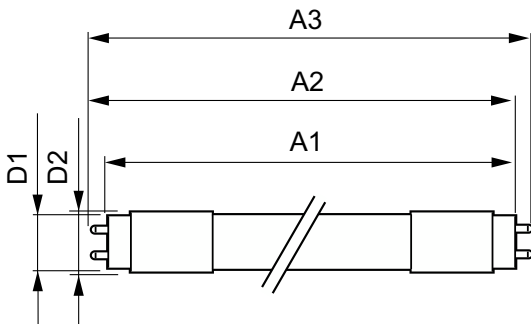

InstantFit (UL Type-A) T5

UL Type	UL Type A
Temperature	
Ambient temperature range	-20 °C to 45 °C
T-Case Maximum (Nom)	45 °C
Controls and Dimming	
Dimmable	Yes
Mechanical and Housing	
Bulb Finish	Frosted
Bulb Material	Plastic
Product Length	1,200 mm
Bulb Shape	T5
Approval and Application	
Energy Saving Product	Yes
Approval Marks	UL certificate RoHS compliance DLC compliance

Energy Consumption kWh/1000 h	- kWh
Energy Certifications	DLC Standard
Application Conditions	
can it be used in closed luminaires	Yes
Product Data	
Order product name	24T5HO/46-840/IF35/P/DIM 10/1
Full product name	24T5HO/46-840/IF35/P/DIM 10/1
Order code	929001283904
Material Nr. (12NC)	929001283904
Numerator - Quantity Per Pack	1
EAN/UPC - Product/Case	046677467142
Numerator - Packs per outer box	10
EAN/UPC - Case	50046677467147

Dimensional drawing

Product	D1	D2	A1	A2	A3
24T5HO/46-840/IF35/P/DIM 10/1	15.2 mm	17.8 mm	1,147.8 mm	1,154.9 mm	1,162 mm