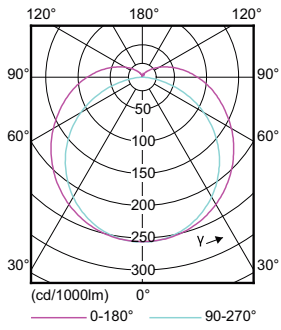

### Product data

General Information		Color rendering index (CRI)		82
Cap-Base	G5	LLMF At End Of Nominal Lifetime (Nom)		70 %
Nominal lifetime	50,000 hour(s)	Operating and Electrical		
Switching Cycle	50,000	Line Frequency	40000-80000 Hz	
Lighting Technology	LED	Input Frequency	40000-80000 Hz	
EU RoHS compliant	Yes	Power Consumption	24 W	
Light Technical		Lamp Current (Max)	600 mA	
Color Code	840 [CCT of 4000K]	Lamp Current (Min)	400 mA	
Beam Angle (Nom)	140 degree(s)	Wattage Equivalent	54 W	
Luminous Flux	3,500 lm	Starting Time (Nom)	0.5 s	
Color Designation	Cool White (CW)	Warm-up time to 60% light	0.5 s	
Correlated Color Temperature (Nom)	4000 K	Power Factor (Fraction)	0.9	
Luminous Efficacy (rated) (Nom)	145.00 lm/W	Voltage (Nom)	39-64 V	
Color Consistency	<5			

## Dimensional drawing

Product	D1	D2	A1	A2	A3
24T5HO/46-840/IF35/P/DIM 10/1	15.2 mm	17.8 mm	1,147.8 mm	1,154.9 mm	1,162 mm

## Photometric data

General uniform lighting - 24T5HO/46-840/IF35/P/DIM 10/1

Spectral Power Distribution Colour - 24T5HO/46-840/IF35/P/DIM 10/1

General uniform lighting - 24T5HO/46-840/IF35/P/DIM 10/1

## Photometric data

Light Distribution Diagram - 24T5HO/46-840/1F35/P/DIM 10/1