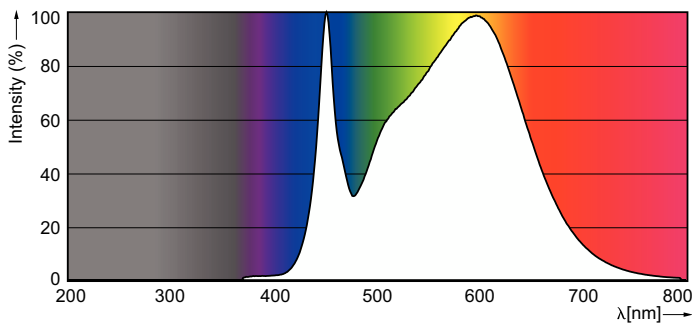

Photometric data

Spectral Power Distribution Colour - 24T5HO/46-840/IF35/P/DIM 10/1

General uniform lighting - 24T5HO/46-840/IF35/P/DIM 10/1