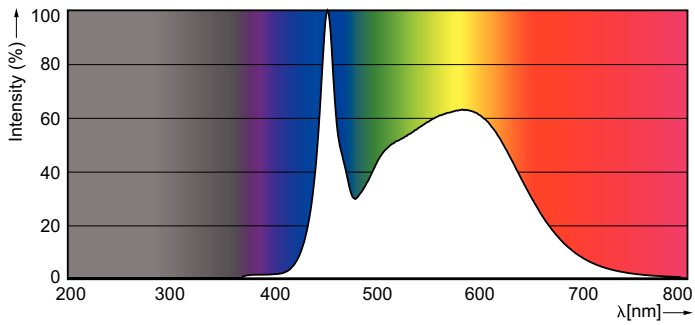

Photometric data

LEDtube 1100mm 24W G5 850 3500lm