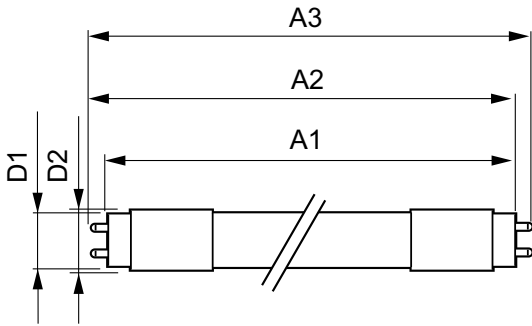

T5

Product Data

Order product name	24T5HO/46-850/IF35/P/DIM 10/1
EAN/UPC - Product	046677467159
Order code	929001284004
Numerator - Quantity Per Pack	1

Numerator - Packs per outer box	10
Material Nr. (12NC)	929001284004
Net Weight (Piece)	0.170 kg

Dimensional drawing

TLED 120V 24-54W 3600lm 5000K G5

Product	D1	D2	A1	A2	A3
24T5HO/46-850/ IF35/P/DIM 10/1	15.2 mm	17.8 mm	1147.8 mm	1154.9 mm	1162 mm