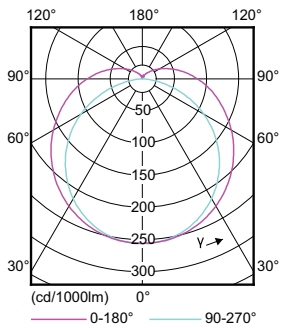

LEDtube 1100mm 24W G5 850 3500lm