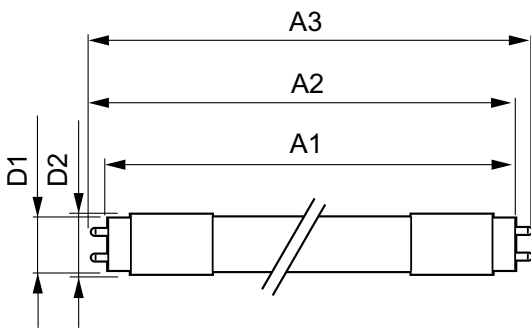

Approval and Application	
Energy efficiency label (EEL)	A++
Energy-saving product	Yes

MASTER LEDtube InstantFit HF

Approval marks	RoHS compliance CE marking KEMA Keur certificate
Energy Consumption kWh/1000 h	17 kWh
Product Data	
Full product code	871869668748200
Order product name	MASTER LEDtube HF 1200mm HO 14W840 T8
EAN/UPC – product	8718696687482

Order code	68748200
Numerator – quantity per pack	1
Numerator – packs per outer box	10
Material no. (12NC)	929001284102
Net weight (piece)	0.360 kg

Warnings and Safety

Dimensional drawing

MAS LEDtube HF 1200mm HO 14W840 T8