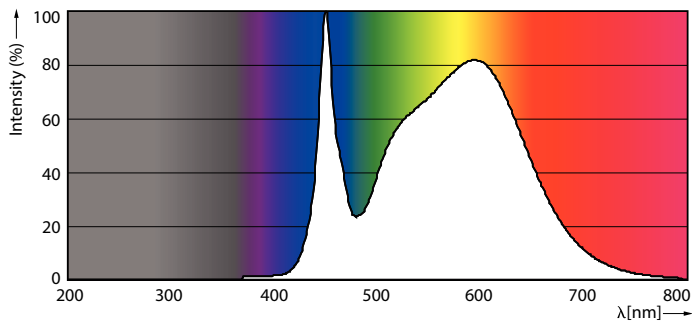

Photometric data

MAS LEDtube HF 1200mm HO 14W840 T8

General Uniform Lighting

MAS LEDtube HF 1200mm HO 14W840 T8