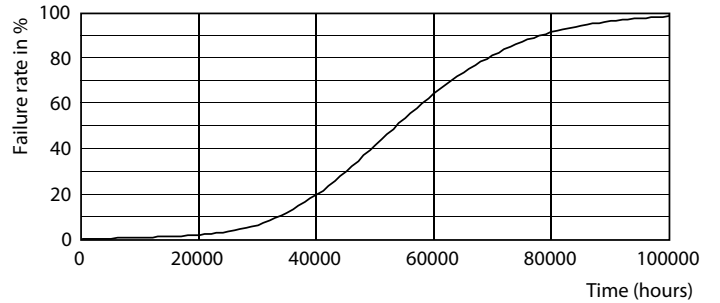

LEDtube HF 1200mm 1500mm UO T8

Lifetime