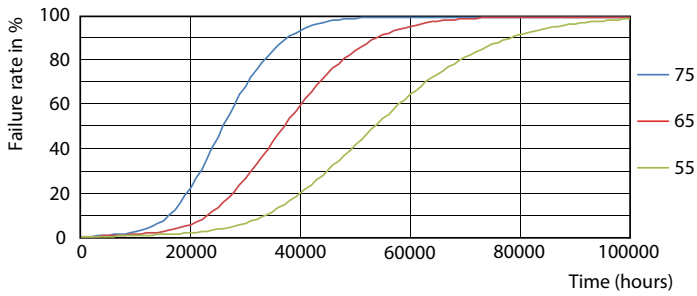

LEDtube HF 1500mm 26W G5 T5

LEDtube HF HO-UO 14-24W G13 830-865 T8