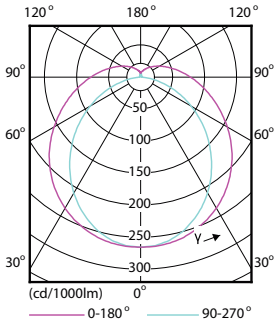

MASTER LEDtube InstantFit HF T8

Photometric data

LEDtube HF 1200mm 1500mm UO T8