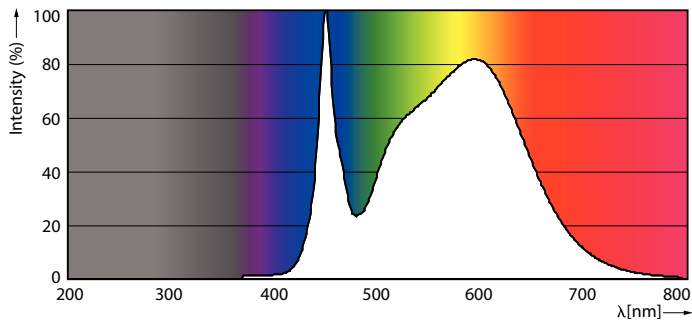

Photometric data

MAS LEDtube HF 1200mm HO 14W840 T8