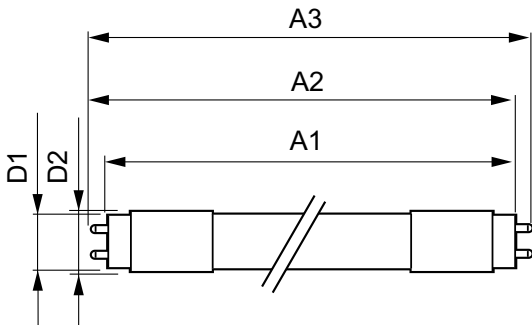

MASTER LEDtube InstantFit HF T8

Product Length	1200 mm
Approval and Application	
Energy Efficiency Label (EEL)	A++
Energy Saving Product	Yes
Approval Marks	RoHS compliance TUV CE marking KEMA Keur certificate
Energy Consumption kWh/1000 h	17 kWh
Product Data	
Full product code	871869668748200

Order product name	MASTER LEDtube HF 1200mm HO 14W840 T8
EAN/UPC - Product	8718696687482
Order code	929001284102
Numerator - Quantity Per Pack	1
Numerator - Packs per outer box	10
Material Nr. (12NC)	929001284102
Net Weight (Piece)	0.360 kg

Warnings and Safety

Dimensional drawing

MAS LEDtube HF 1200mm HO 14W840 T8

Product	D1	D2	A1	A2	A3
MASTER LEDtube HF 1200mm HO 14W840 T8	25.6 mm	28 mm	1198.1 mm	1205.2 mm	1212.3 mm