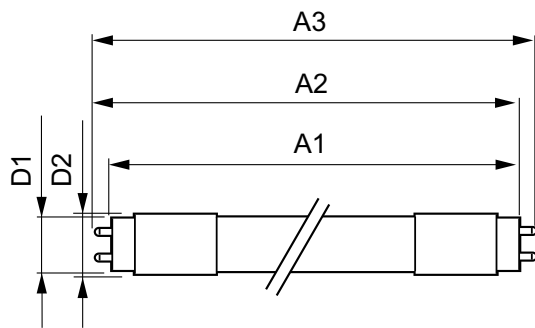

Order code	929001284202
Numerator – quantity per pack	1
Numerator – packs per outer box	10
Material no. (12NC)	929001284202
Net weight (piece)	0.360 kg

Warnings and Safety

Dimensional drawing

MAS LEDtube HF 1200mm HO 14W865 T8