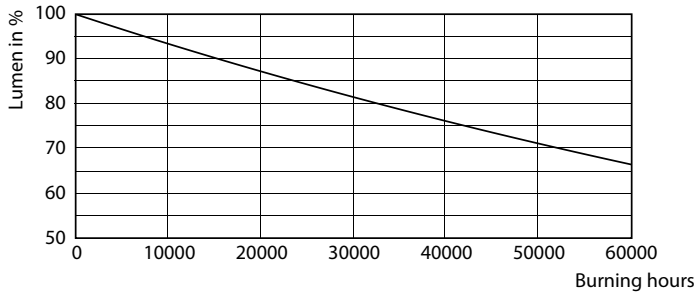

MASTER LEDtube InstantFit HF T8

Photometric data

Lifetime

LEDtube HF 1200mm 1500mm UO T8

LEDtube HF HO-UO 14-24W G13 830-865 T8