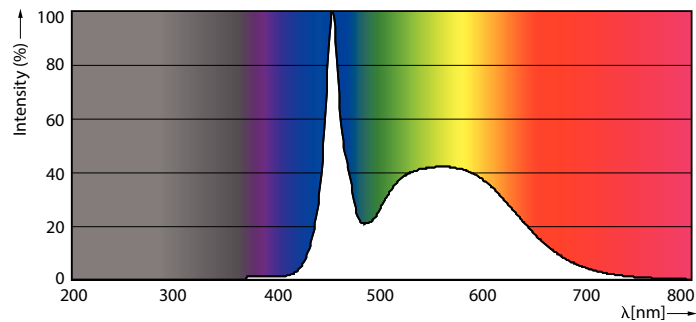

Photometric data

MAS LEDtube HF 1200mm HO 14W865 T8

MAS LEDtube HF 1200mm HO 14W865 T8