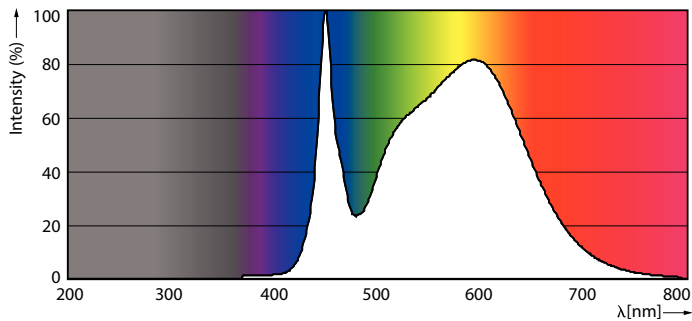

Photometric data

MAS LEDtube HF 1500mm HO 20W840 T8