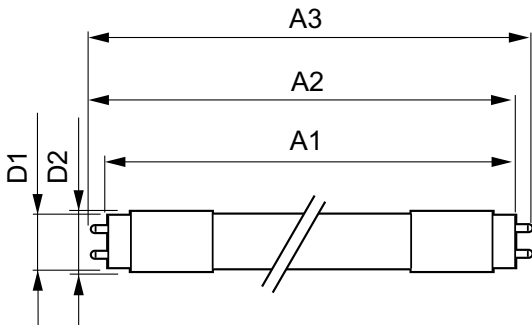

MASTER LEDtube InstantFit HF

Product Length	1500 mm
Approval and Application	
Energy Efficiency Label	A++
Energy Saving Product	Yes
Approval Marks	RoHS compliance TUV CE marking KEMA Keur certificate
Energy Consumption kWh/1000 h	24 kWh
Product Data	
Full product code	871869668754300

Order product name	MASTER LEDtube HF 1500mm HO 20W840 T8
EAN/UPC - Product	8718696687543
Order code	68754300
Numerator - Quantity Per Pack	1
Numerator - Packs per outer box	10
Material Nr. (12NC)	929001284402
Net Weight (Piece)	0.450 kg

Warnings and Safety

Dimensional drawing

MAS LEDtube HF 1500mm HO 20W840 T8

Product	D1	D2	A1	A2	A3
MASTER LEDtube HF 1500mm HO 20W840 T8	25.6 mm	28 mm	1498.7 mm	1505.8 mm	1512.9 mm