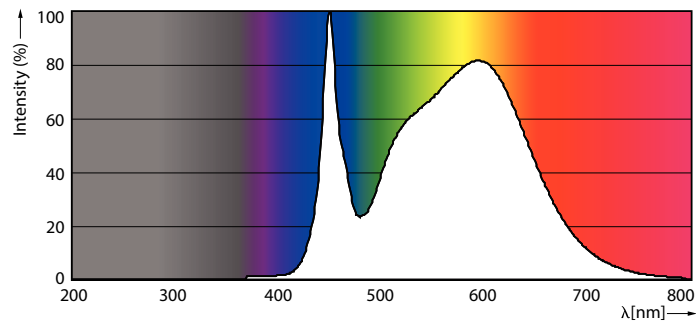

Photometric data

MAS LEDtube HF 1500mm HO 20W840 T8

MAS LEDtube HF 1500mm HO 20W840 T8