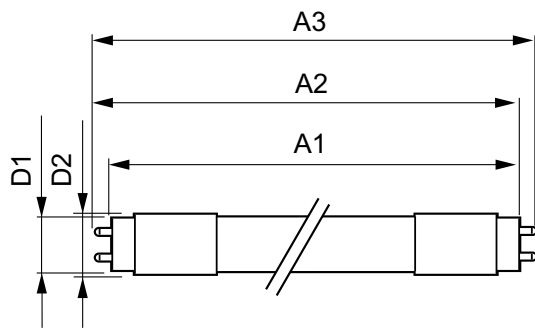

Order code	929001284402
Numerator – quantity per pack	1
Numerator – packs per outer box	10
Material no. (12NC)	929001284402
Net weight (piece)	0.450 kg

Warnings and Safety

Dimensional drawing

MAS LEDtube HF 1500mm HO 20W840 T8

Product	D1	D2	A1	A2	A3
MASTER LEDtube HF 1500mm HO 20W840 T8	25.6 mm	28 mm	1498.7 mm	1505.8 mm	1512.9 mm

Photometric data

MAS LEDtube HF 1500mm HO 20W840 T8

MAS LEDtube HF 1500mm HO 20W840 T8

MASTER LEDtube InstantFit HF T8