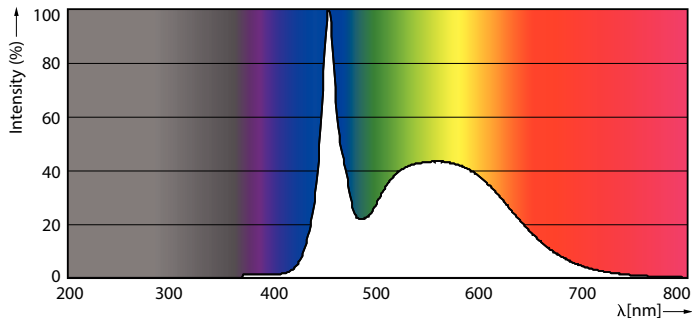

Photometric data

MAS LEDtube HF 1500mm HO 20W865 T8