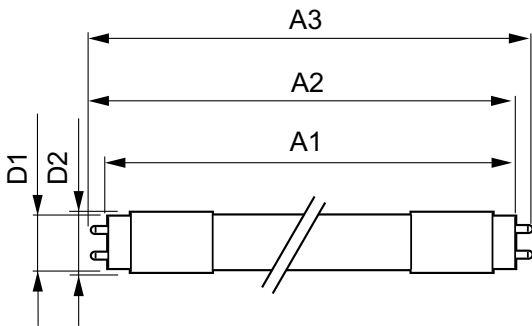

Product Data

Full product code	871869668756700
-------------------	-----------------

Order product name	MASTER LEDtube HF 1500mm HO 20W865 T8
EAN/UPC – product	8718696687567
Order code	68756700
Numerator – quantity per pack	1
Numerator – packs per outer box	10
Material no. (12NC)	929001284502
Net weight (piece)	0.450 kg

Dimensional drawing

MAS LEDtube HF 1500mm HO 20W865 T8

Product	D1	D2	A1	A2	A3
MASTER LEDtube HF 1500mm HO 20W865 T8	25.6 mm	28 mm	1498.7 mm	1505.8 mm	1512.9 mm

Photometric data

MAS LEDtube HF 1500mm HO 20W865 T8