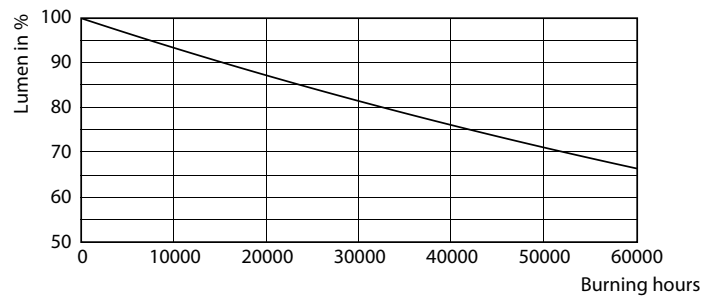

MASTER LEDtube InstantFit HF T8

Photometric data

Lifetime

LEDtube HF HO-UO 14-24W G13 830-865 T8