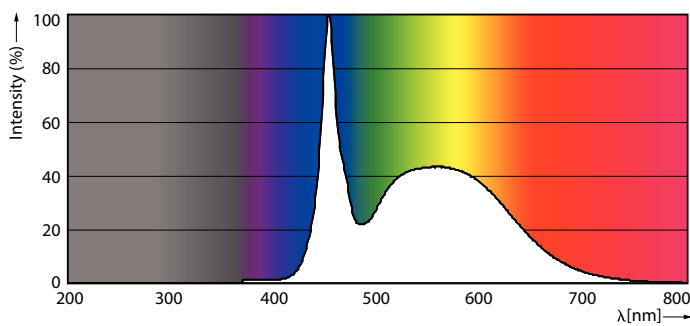

Photometric data

MAS LEDtube HF 1500mm HO 20W865 T8

MAS LEDtube HF 1500mm HO 20W865 T8