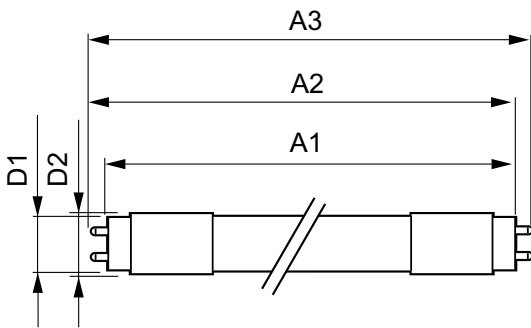

MASTER LEDtube InstantFit HF T8

Controls and Dimming

Dimmable	No
----------	----

Mechanical and Housing

Bulb Material	Plastic
Product Length	1500 mm

Approval and Application

Energy Efficiency Label (EEL)	A++
Energy Saving Product	Yes
Approval Marks	RoHS compliance TUV CE marking KEMA Keur certificate
Energy Consumption kWh/1000 h	24 kWh

Dimensional drawing

MAS LEDtube HF 1500mm HO 20W865 T8

Product	D1	D2	A1	A2	A3
MASTER LEDtube HF 1500mm HO 20W865 T8	25.6 mm	28 mm	1498.7 mm	1505.8 mm	1512.9 mm

Photometric data

MAS LEDtube HF 1500mm HO 20W865 T8