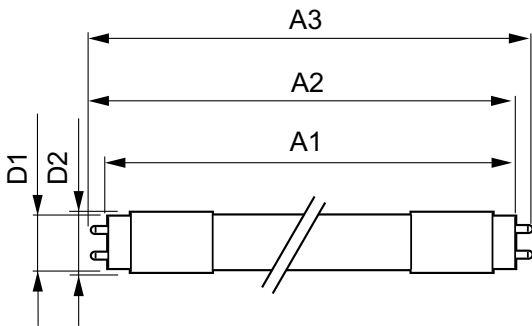

Product data

General Information	
Cap base	G13 [Medium Bi-Pin Fluorescent]
EU RoHS compliant	Yes
Nominal lifetime (nom.)	60000 h
Switching cycle	50000X
Light Technical	
Colour code	830 [CCT of 3,000 K]
Beam Angle (Nom)	160 °
Luminous flux (nom.)	2900 lm
Correlated Colour Temperature (Nom)	3000 K
Colour consistency	<6
Color rendering index (nom.)	83
LLMF at end of nominal lifetime (nom.)	70 %
Operating and Electrical	
Input frequency	20000-75000 Hz
Power (Rated) (Nom)	20 W
Lamp current (max.)	750 mA
Lamp current (min.)	300 mA

Product Data

Full product code	871869668758100
-------------------	-----------------

Order product name	MASTER LEDtube HF 1500mm HO 20W830 T8
EAN/UPC – product	8718696687581
Order code	68758100
Numerator – quantity per pack	1
Numerator – packs per outer box	10
Material no. (12NC)	929001284602
Net weight (piece)	0.450 kg

Dimensional drawing

MAS LEDtube HF 1500mm HO 20W830 T8

Product	D1	D2	A1	A2	A3
MASTER LEDtube HF 1500mm HO 20W830 T8	25.6 mm	28 mm	1498.7 mm	1505.8 mm	1512.9 mm

Photometric data

MAS LEDtube HF 1500mm HO 20W830 T8