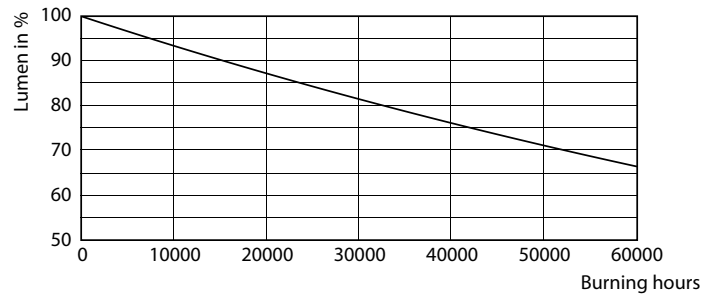

MASTER LEDtube InstantFit HF

Photometric data

Lifetime

LEDtube HF HO-UO 14-24W G13 830-865 T8