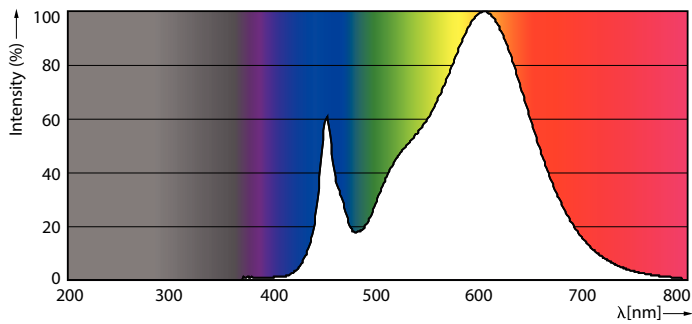

Photometric data

MAS LEDtube HF 1500mm HO 20W830 T8