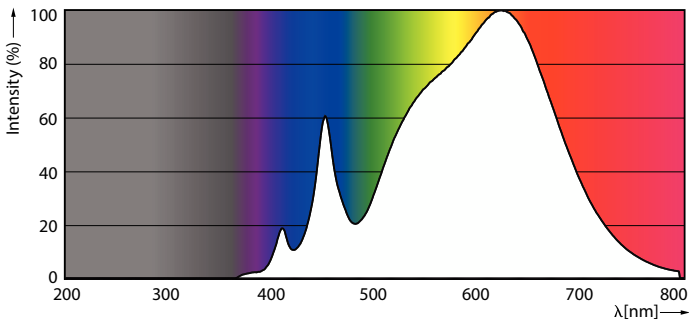

Product data

General Information	
Cap-Base	E26 [Single Contact Medium Screw]
Nominal lifetime	25,000 hour(s)
Switching Cycle	50,000
Lighting Technology	LED
EU RoHS compliant	Yes
Light Technical	
Color Code	930 [CCT of 3000K]
Beam Angle (Nom)	40 degree(s)
Luminous Flux	1,200 lm
Luminous Intensity (Nom)	2,700 cd
Color Designation	White (WH)
Correlated Color Temperature (Nom)	3000 K
Luminous Efficacy (rated) (Nom)	70 lm/W
Color Consistency	<6
Color rendering index (CRI)	90
LLMF At End Of Nominal Lifetime (Nom)	70 %
Operating and Electrical	
Line Frequency	60 Hz
Input Frequency	60 Hz
Power Consumption	17 W
Lamp Current (Nom)	170 mA

Dimensional drawing

Product	D	C
17PAR38/EXPERTCOLOR RETAIL/F40/930/DIM	120.7 mm	134.6 mm

Photometric data

Spectral Power Distribution Colour - 17PAR38/EXPERTCOLOR RETAIL/
F40/930/DIM

Accent Lighting Spots - 17PAR38/EXPERTCOLOR RETAIL/F40/930/DIM