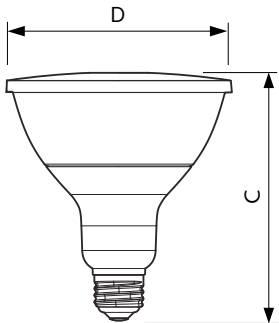

Product data

General Information	
Cap-Base	E26 [Single Contact Medium Screw]
Nominal lifetime	25,000 hour(s)
Switching Cycle	50,000
Lighting Technology	LED
EU RoHS compliant	Yes
Light Technical	
Color Code	930 [CCT of 3000K]
Beam Angle (Nom)	40 degree(s)
Luminous Flux	1,200 lm
Luminous Intensity (Nom)	2,700 cd
Color Designation	White (WH)
Correlated Color Temperature (Nom)	3000 K
Luminous Efficacy (rated) (Nom)	70 lm/W
Color Consistency	<6
Color rendering index (CRI)	90
LLMF At End Of Nominal Lifetime (Nom)	70 %
Operating and Electrical	
Line Frequency	60 Hz
Input Frequency	60 Hz
Power Consumption	17 W
Lamp Current (Nom)	170 mA

Dimensional drawing

Product	D	C
17PAR38/EXPERTCOLOR RETAIL/F40/930/DIM	120.7 mm	134.6 mm

Photometric data

Spectral Power Distribution Colour - 17PAR38/EXPERTCOLOR RETAIL/
F40/930/DIM

Accent Lighting Spots - 17PAR38/EXPERTCOLOR RETAIL/F40/930/DIM