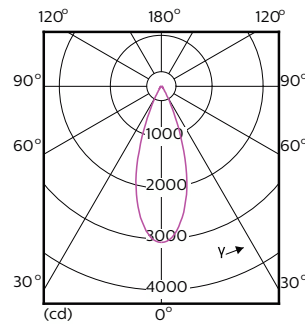

Product data

General Information	
Cap-Base	E26 [Single Contact Medium Screw]
Nominal lifetime	25,000 hour(s)
Switching Cycle	50,000
Lighting Technology	LED
EU RoHS compliant	Yes
Light Technical	
Color Code	930 [CCT of 3000K]
Beam Angle (Nom)	40 degree(s)
Luminous Flux	1,200 lm
Luminous Intensity (Nom)	2,700 cd
Color Designation	White (WH)
Correlated Color Temperature (Nom)	3000 K
Luminous Efficacy (rated) (Nom)	70 lm/W
Color Consistency	<6
Color rendering index (CRI)	90
LLMF At End Of Nominal Lifetime (Nom)	70 %
Operating and Electrical	
Line Frequency	60 Hz
Input Frequency	60 Hz
Power Consumption	17 W
Lamp Current (Nom)	170 mA

Dimensional drawing

Product	D	C
17PAR38/EXPERTCOLOR RETAIL/F40/930/DIM	120.7 mm	134.6 mm

Photometric data

Spectral Power Distribution Colour - 17PAR38/EXPERTCOLOR RETAIL/
F40/930/DIM

Accent Lighting Spots - 17PAR38/EXPERTCOLOR RETAIL/F40/930/DIM