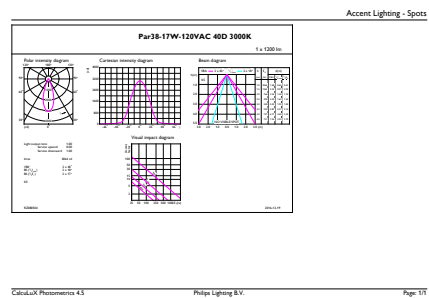

Product data

General Information	
Cap-Base	E26 [Single Contact Medium Screw]
Nominal lifetime	25,000 hour(s)
Switching Cycle	50,000
Lighting Technology	LED
EU RoHS compliant	Yes
Light Technical	
Color Code	930 [CCT of 3000K]
Beam Angle (Nom)	40 degree(s)
Luminous Flux	1,200 lm
Luminous Intensity (Nom)	2,700 cd
Color Designation	White (WH)
Correlated Color Temperature (Nom)	3000 K
Luminous Efficacy (rated) (Nom)	70 lm/W
Color Consistency	<6
Color rendering index (CRI)	90
LLMF At End Of Nominal Lifetime (Nom)	70 %
Operating and Electrical	
Line Frequency	60 Hz
Input Frequency	60 Hz
Power Consumption	17 W
Lamp Current (Nom)	170 mA

Dimensional drawing

Product	D	C
17PAR38/EXPERTCOLOR RETAIL/F40/930/DIM	120.7 mm	134.6 mm

Photometric data

Spectral Power Distribution Colour - 17PAR38/EXPERTCOLOR RETAIL/
F40/930/DIM

Accent Lighting Spots - 17PAR38/EXPERTCOLOR RETAIL/F40/930/DIM