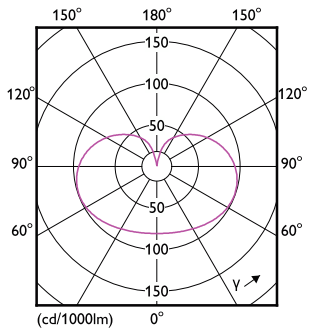

## Disegno tecnico

Product	D	C
LED classic 75W A60 E27 WW FR ND 1CT/10	60 mm	110 mm

## Fotometrie

General uniform lighting - LED classic 75W A60 E27 WW FR ND 1CT/10

Spectral Power Distribution Colour - LED classic 75W A60 E27 WW FR ND 1CT/10

Light Distribution Diagram - LED classic 75W A60 E27 WW FR ND 1CT/10