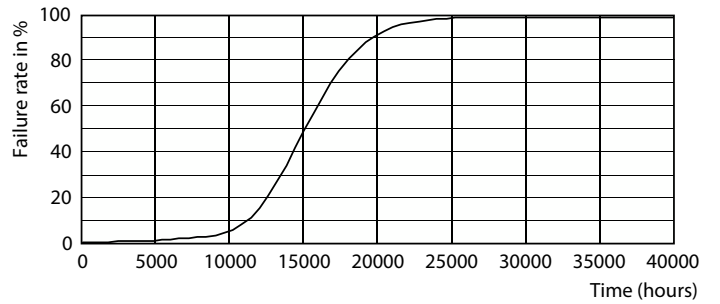

Classic LED Lamps

Durata

Life Expectancy Diagram - LED classic 75W A60 E27 WW FR ND 1CT/10