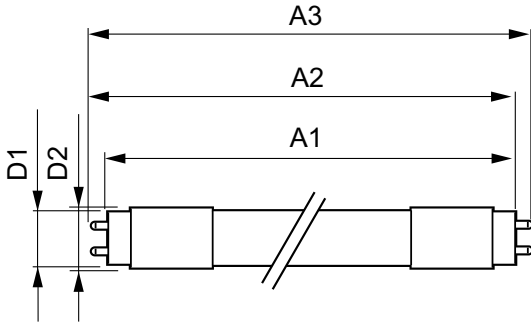

Essential LEDtube

EAN/UPC – product	8718696734865
Order code	929001289608
Numerator – quantity per pack	1
Numerator – packs per outer box	10

Material no. (12NC)	929001289608
Net weight (piece)	0.310 kg

Dimensional drawing

TLED 220-240V 25W-58W 3000K G13 ND

Product	D1	D2	A1	A2	A3
ESSENTIAL LEDtube 1500mm 25W 830 I	25.7 mm	28 mm	1500 mm	1507.1 mm	1514.2 mm

Photometric data

ESSENTIAL LEDtube 25W G13 830 I