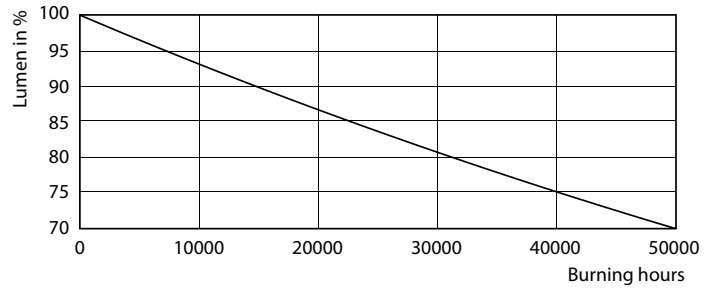

ESSENTIAL LEDtube 25W G13 830-840 I

ESSENTIAL LEDtube 25W G13 830-840 I