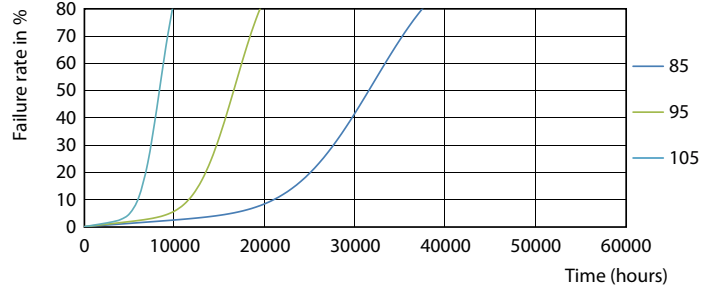

Essential LEDtube

Lifetime

ESSENTIAL LEDtube 25W G13 830-840 I