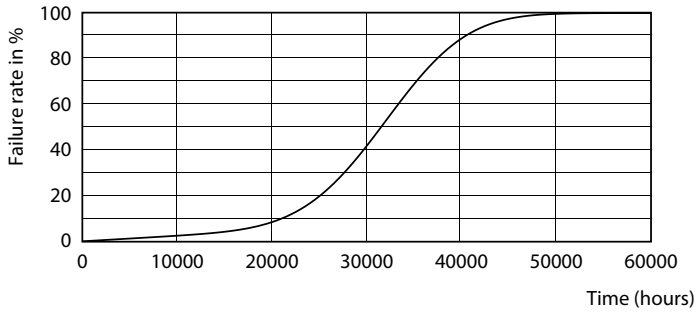

ESSENTIAL LEDtube 25W G13 830-840 I

ESSENTIAL LEDtube 25W G13 830-840 I