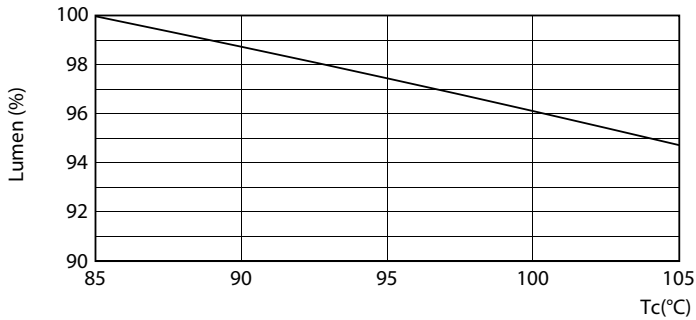

ESSENTIAL LEDtube 25W G13 830-840 I

ESSENTIAL LEDtube 25W G13 830-840 I