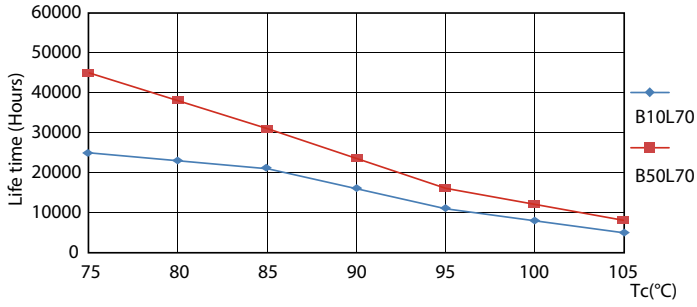

Essential LEDtube

Lifetime

ESSENTIAL LEDtube 25W G13 830-840 I