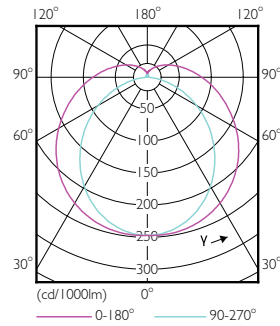

ESSENTIAL LEDtube 25W G13 830 I