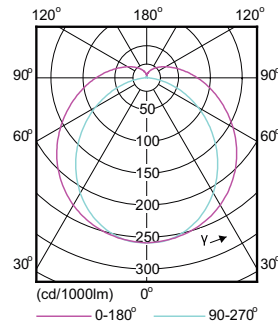

LEDtube HF 1500mm 26W G5 830 3700lm T5 HO