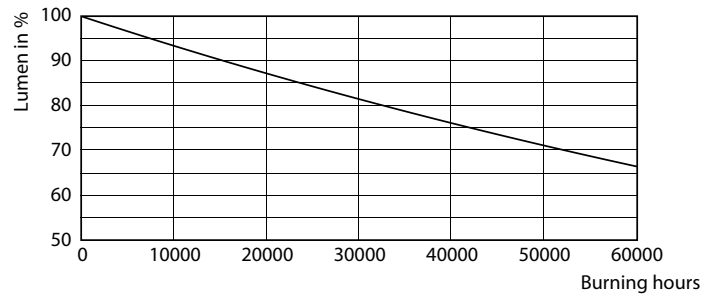

MASTER LEDtube InstantFit HF T5

Lifetime

LEDtube HF 1500mm 26W G5 T5

LEDtube HF 1500mm 26W G5 T5