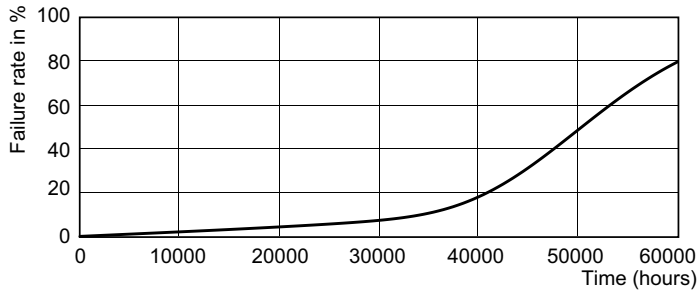

MASTER LEDtube InstantFit HF T5

Lifetime

LEDtube HF 1500mm 26W G5 T5

LEDtube HF 1500mm 26W G5 T5