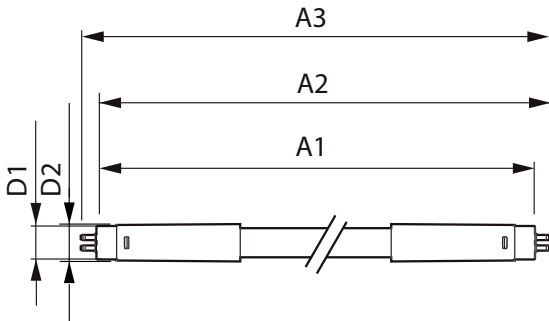

EAN/UPC – product	8718696685525
Order code	929001296102
Numerator – quantity per pack	1
Numerator – packs per outer box	10
Material no. (12NC)	929001296102
Net weight (piece)	0.197 kg

Dimensional drawing