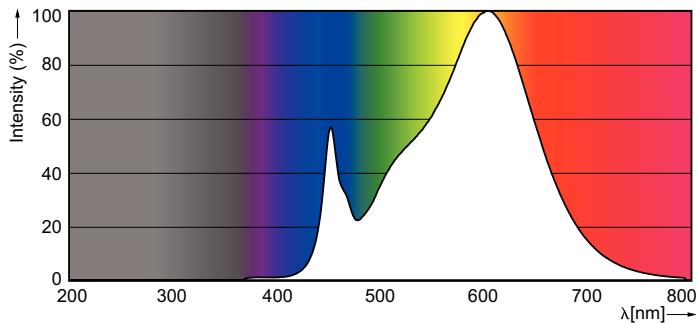

LEDtube HF 1500mm 26W G5 830 3700lm T5 HO

LEDtube HF 1500mm 26W G5 830 3700lm T5 HO