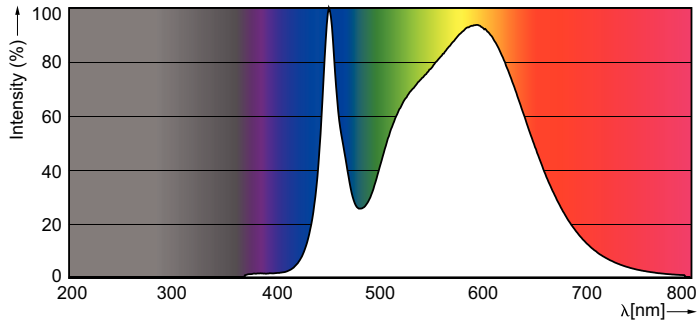

MASTER LEDtube InstantFit HF T5

Photometric data

LEDtube HF 1500mm 26W G5 840 3900lm T5 HO