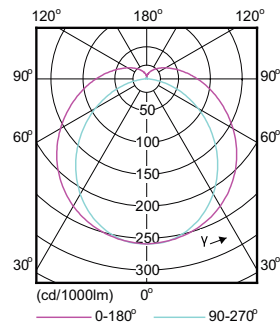

Dimensional drawing

TLED 230V 26W-49W 3700lm 4000K G5 ND

Product	D1	D2	A1	A2	A3
Master LEDtube HF 1500mm HO 26W 840 T5	15.2 mm	21 mm	1447.8 mm	1454.9 mm	1462 mm

Photometric data

General Information 14 Recycling 14 Page 14