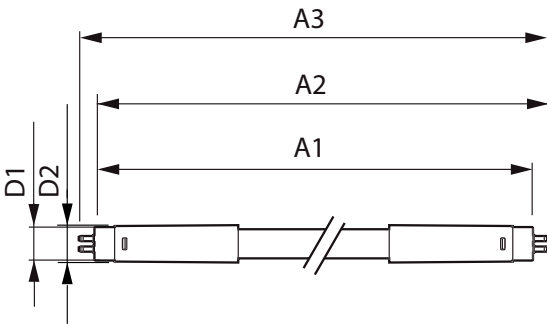

Product Data

Full product code	871869668554900
-------------------	-----------------

Order product name	Master LEDtube HF 1500mm HO 26W 840 T5
EAN/UPC - Product	8718696685549
Order code	929001296202
Numerator - Quantity Per Pack	1
Numerator - Packs per outer box	10
Material Nr. (12NC)	929001296202
Net Weight (Piece)	0.197 kg

Dimensional drawing

TLED 230V 26W-49W 3700lm 4000K G5 ND

Product	D1	D2	A1	A2	A3
Master LEDtube HF 1500mm HO 26W 840 T5	15.2 mm	21 mm	1447.8 mm	1454.9 mm	1462 mm

Photometric data

General Information 14 Recycling 14 Page 14