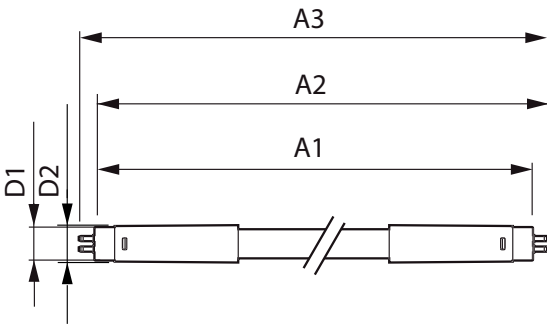

MASTER LEDtube InstantFit HF T5

Approval and Application

Energy efficiency label (EEL)	A++
Energy-saving product	Yes
Approval marks	CE marking RoHS compliance KEMA Keur certificate
Energy Consumption kWh/1000 h	31 kWh

Product Data

Full product code	871869668556300

Order product name	MAS LEDtube HF 1500mm HO 26W 865 T5
EAN/UPC – product	8718696685563
Order code	68556300
Numerator – quantity per pack	1
Numerator – packs per outer box	10
Material no. (12NC)	929001296302
Net weight (piece)	0.197 kg

Dimensional drawing

TLED 230V 26W-49W 3700lm 6500K G5 ND

Product	D1	D2	A1	A2	A3
MAS LEDtube HF 1500mm HO 26W 865 T5	15.2 mm	21 mm	1447.8 mm	1454.9 mm	1462 mm

Photometric data

General Luminaire Lighting