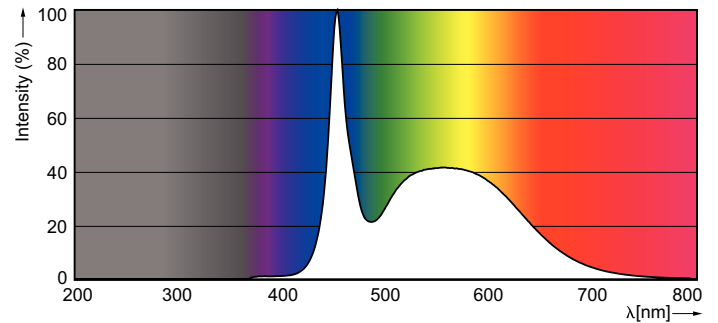

MASTER LEDtube InstantFit HF T5

Approval and Application

Energy efficiency label (EEL)	A++
Energy-saving product	Yes
Approval marks	CE marking RoHS compliance KEMA Keur certificate
Energy Consumption kWh/1000 h	31 kWh

Product Data

Full product code	871869668556300

Order product name	MAS LEDtube HF 1500mm HO 26W 865 T5
EAN/UPC – product	8718696685563
Order code	68556300
Numerator – quantity per pack	1
Numerator – packs per outer box	10
Material no. (12NC)	929001296302
Net weight (piece)	0.197 kg

Dimensional drawing

Product	D1	D2	A1	A2	A3
MAS LEDtube HF 1500mm HO 26W 865 T5	15.2 mm	21 mm	1447.8 mm	1454.9 mm	1462 mm

Photometric data

General Luminaire Lighting

LEDtube HF 1500mm 26W G5 865 3900lm T5 HO